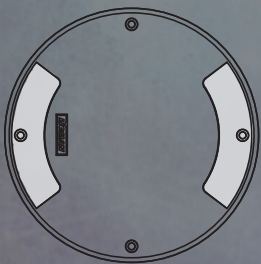

M·a·s·k

Four Styles

1 Sector 90°

4 Sector 360°

2 Sector 90°/90°

2 Sector Front 180°

Warm 2700k

Warm White 3000k

Neutral White 4000k