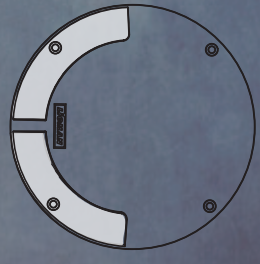

M·a·s·k

Four Styles

1 Sector 90°

4 Sector 360°

2 Sector 90°/90°

2 Sector Front 180°

Warm 2700k

Warm White 3000k