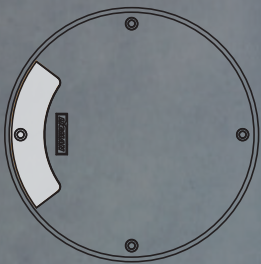

M·a·s·k

Four Styles

1 Sector 90°

4 Sector 360°

2 Sector 90°/90°

2 Sector Front 180°

Warm 2700k

Warm White 3000k