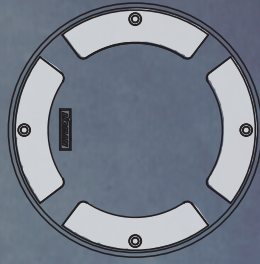

M·a·s·k

Four Styles

1 Sector 90°

4 Sector 360°

2 Sector 90°/90°

2 Sector Front 180°

Warm 2700k

Warm White 3000k

Neutral White 4000k