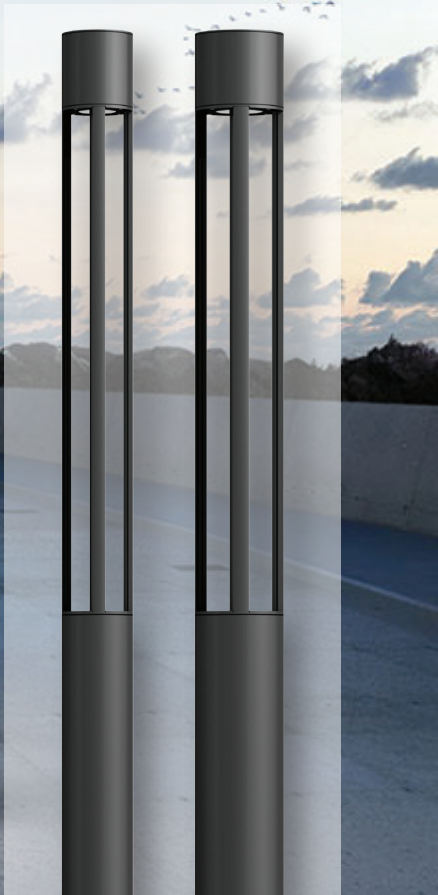

BENTON

6.3" & 9" DIAMETERS

29W & 40W LED

LIGHT COLUMN

BOLLARD