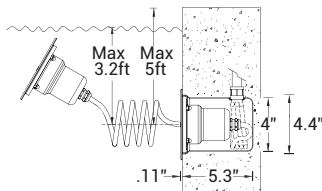

UJA-60067

Janet 1 Underwater Projector

8w LED - 779 Lumens

IP68 • Suitable For Wet Locations

IK07 • Impact Resistant (Vandal Resistant)

Weight 3.5 lbs

Construction

Stainless Steel

Marine grade 316 stainless steel body

Pre paint

8 step degrease and phosphate process that includes deoxidizing and etching as well as a zinc and nickel phosphate process before product painting.

Memory Retentive -Silicon Gasket

Provided with special injection molded "fit for purpose" long life high temperature memory retentive silicon gaskets. Maintains the gaskets exact profile and seal over years of use and compression.

Thermal management

LM6 Aluminum is used for its excellent mechanical strength and thermal dissipation properties in low and high ambient temperatures. The superior thermal heat sink design by Ligman used in conjunction with the driver, controls thermals below critical temperature range to ensure maximum luminous flux output, as well as providing long LED service life and ensuring less than 10% lumen depreciation at 50,000 hours.

Surge Suppression

Standard 10kv surge suppressor provided with all fixtures.

Finishing

All Ligman products go through an extensive finishing process that includes fettling to improve paint adherence.

Paint

UV Stabilized 4.9Mil thick powder coat paint and baked at 200 Deg C. This process ensures that Ligman products can withstand harsh environments. Rated for use in natatoriums.

Hardware

Provided Hardware is Marine grade 316 Stainless steel.

Anti Seize Screw Holes

Tapped holes are infused with a special anti seize compound designed to prevent seizure of threaded connections, due to electrolysis from heat, corrosive atmospheres and moisture.

Crystal Clear Low Iron Glass Lens