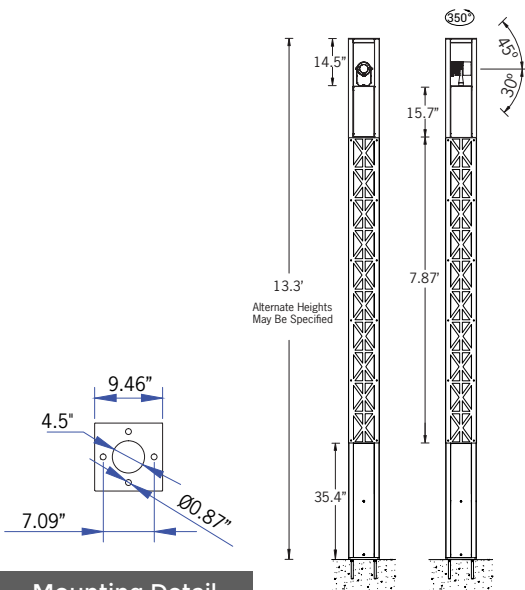

This fixture is supplied completely wired with powercord and waterproof gland from the driver enclosure to the base of the column to ensure quick trouble-free installation. The Vancouver has a specially designed anchor bolt mounting base that is partially buried below ground level to provide a flush fixture finish with the surface, but maintains the rigidity that is required when installing light columns. This ensures that the anchor bolts are not seen and therefore eliminates the necessity for an anchor bolt cover. (review installation instructions before installing the anchor bolts.)

Custom column heights are available, please specify. Provided with anchor bolts (the root mount kit is an option and is an adder)

Reduced custom wattages can be provided to suit customer requirements. (Specify total watt requirement per fixture)
Designed to complement the Vancouver bollard UVA-10001. This product is provided complete with anchor bolts and laser cut steel bolt template.

Mounting Detail

Additional Options (Consult Factory For Pricing)