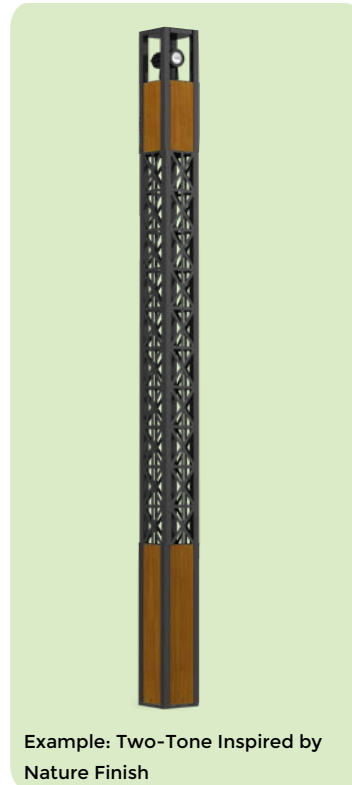

UVA-20221

Vancouver 46 Light Column

PROJECT		DATE	

QUANTITY		TYPE		NOTE	

ORDERING EXAMPLE || UVA - 20221 - 39w - M - W30 - 02 - 120/277v - Options

UVA-20221					
	LAMP	FLOODLIGHT BEAM	LED COLOR	FINISH COLOR	VOLTAGE
	DOWNLIGHT 39w COB 2781 Lumens	M - Medium 23° W - Wide 32° VW - Very Wide 47°	W27 - 2700K W30 - 3000K W35 - 3500K W40 - 4000K	01 - BLACK RAL 9011 02 - DARK GREY RAL 7043 03 - WHITE RAL 9003 04 - METALLIC SILVER RAL 9006 05 - MATTE SILVER RAL 9006 06 - LIGMAN BRONZE 07 - CUSTOM RAL	120/277v Other - Specify
	FLOODLIGHT 21w COB 1673 Lumens				

ADDITIONAL OPTIONS

- DIM - 0-10v Dimming - NAT - Natatorium Rated - GFCI - GFCI Box - HGT - Custom Height (Specify) - A90991-U - Zhaga Book 18 Mounted On Top of Fixture - A90991-D - Zhaga Book 18 Mounted Below Fixture - A91191 - Camera - A91491 - Electric Vehicle Charger - A91991 - EO Hub - A91391 - Intercom - UP - Uplight	- A90891 - NEMA 7 - A91791 - Square Power Plug - A91291 - Speaker - A91091 - WiFi - A91691-L2 - Motion Sensor (Up to 10ft) - A91691-L7 - Motion Sensor (Up to 40ft)

1. **DICHROIC COLOR FILTERS**
2. A20216 - Red Color Filter
   - A20217 - Blue Color Filter
   - A20218 - Amber Color Filter
   - A20219 - Green Color Filter

INSPIRED BY NATURE FINISHES

- SW01 - OAK FINISH
- SW02 - WALNUT FINISH
- SW03 - PINE FINISH
- DF - DOUGLAS FIR FINISH
- CW - CHERRY WOOD FINISH
- NW - NATIONAL WALNUT FINISH
- SU01 - CONCRETE FINISH
- SU02 - SOFTSCAPE FINISH
- SU03 - STONE FINISH
- SU04 - CORTEN FINISH

THERE IS AN ADDITIONAL COST FOR THESE FINISHES

Example: Two-Tone Inspired by Nature Finish