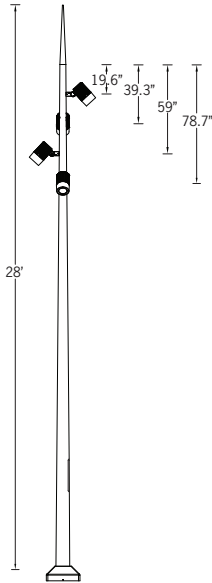

The Odessa Cluster is highly flexible and lends itself to custom configurations.

For non standard fixture variations, as well as specific reflector requirements and dichroic filters, please contact the factory.

- The Odessa floodlight is available as an event pole attachment see Odessa Cluster.
- The fixture quantity, type and configuration is flexible, please contact factory for more options.