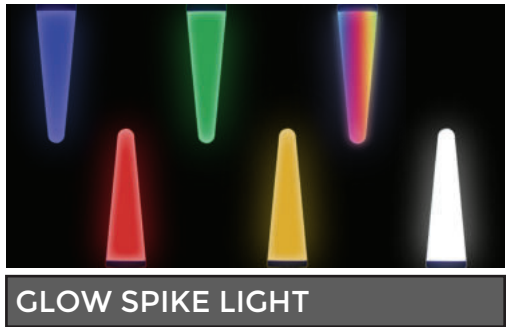

UOD-21038

Odessa 2 Medium Floodlight Spike Column

PROJECT	____	DATE	____
QUANTITY	____	TYPE	____
NOTE			

ORDERING EXAMPLE || UOD-21038 - 4x27w - VN - W30 - 03 - 120/277v

UOD-21038	____	____	____	____	____
	LAMP	BEAM	LED COLOR	FINISH COLOR	VOLTAGE
	4x27w LED 4x2005 Lumens	VN - Very Narrow 8°	W27 - 2700K W30 - 3000K W35 - 3500K W40 - 4000K	01 - BLACK RAL 9011 02 - DARK GREY RAL 7043 03 - WHITE RAL 9003 04 - METALLIC SILVER RAL 9006 05 - MATTE SILVER RAL 9006 06 - LIGMAN BRONZE 07 - CUSTOM RAL	120/277v Other - Specify

____	____	____	____
____	____	____	____

ADDITIONAL OPTIONS

- DIM - 0-10v Dimming
- NAT - Natatorium Rated
- A80131 - Anti Glare Visor
- A80114 - Linear Spread Lens
- A80231 - Anti Glare Louvre
- A20491 - Root Mount Kit
- A21381-BL - Blue Spike Light
- A21381-RD - Red Spike Light
- A21381-CR - Green Spike Light
- A21381-AM - Amber Spike Light
- A21381-W30 - W30 White Spike Light
- A21381-W40 - W40 White Spike Light
- A21481 - RGBW Spike Light