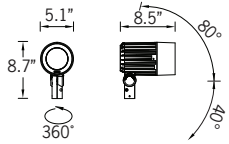

Floodlight Detail