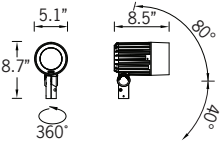

Floodlight Detail