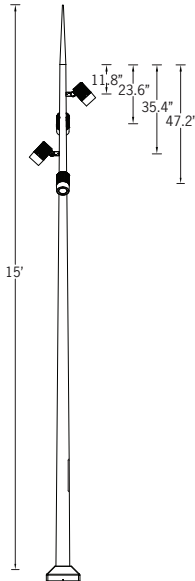

The floodlights can be aimed in different directions to highlight specific features or elements in the environment, as well as provide security when illuminating dark areas on campuses and parks. This small and medium range of high performance LED floodlight luminaires provides a robust design for demanding applications such as; recreational areas, public spaces and architectural structures.

The luminaire has integrated heat sinks to facilitate LED cooling, as well as an integral driver. The Odessa is available in Narrow, Medium, Wide and Very Wide light distributions. Color temperature 2700K, 3000K and 4000K. Luminaire has optional accessories, such as visors, louvers and linear spread lenses.

The Odessa Cluster is highly flexible and lends itself to custom configurations.

For non standard fixture variations, as well as specific reflector requirements and dichroic filters, please contact the factory.

- The Odessa floodlight is available as an event pole attachment see Odessa Cluster.
- The fixture quantity, type and configuration is flexible, please contact factory for more options.