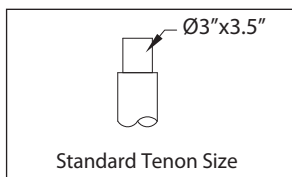

Ordering Example : UDU - 20762 - White - 2x41w - W30 - 120v - Options

PROJECT: _____ DATE: _____

TYPE: _____ QUANTITY: _____ NOTE: _____

Ligman Lighting USA reserves the right to change specifications without prior notice, please contact factory for latest information. Due to the continual improvements in LED technology data and components may change without notice.