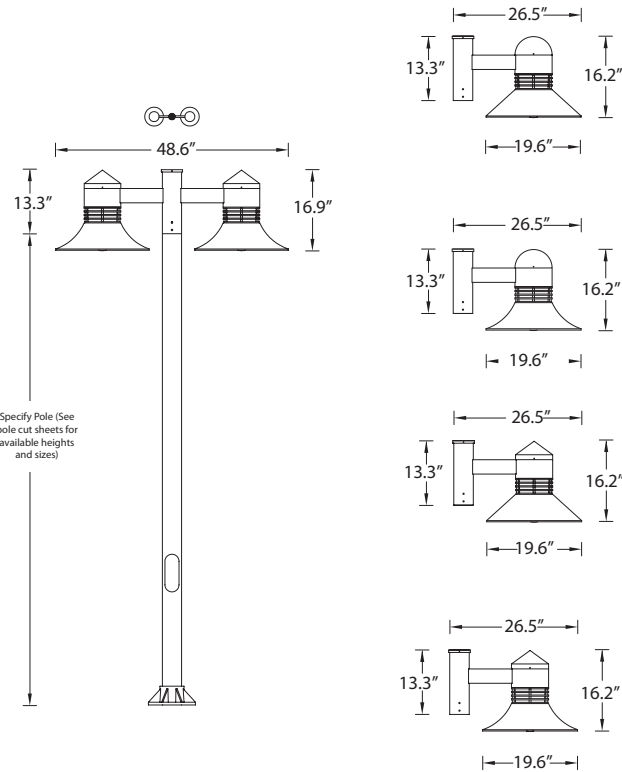

Ordering Example : UDU - 20762 - White - 2x41w - W30 - 120v - Options

PROJECT: _____ DATE: _____

TYPE: _____ QUANTITY: _____ NOTE: _____

Ligman Lighting USA reserves the right to change specifications without prior notice, please contact factory for latest information. Due to the continual improvements in LED technology data and components may change without notice.