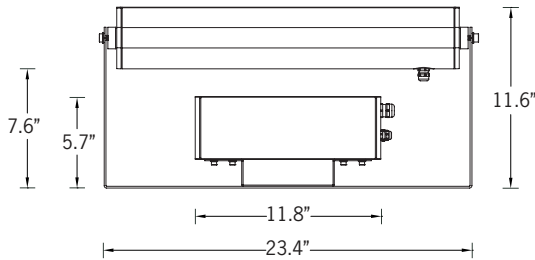

UKWH-50022

KWH 9 Floodlight

RGBW

70w LED 4078 Lumens
IP65 • Suitable For Wet Locations
IK07 • Impact Resistant
Weight 30 lbs

Mounting Detail

Construction

Aluminum

Less than 0.1% copper content - Marine Grade 6060 extruded & LM6 Aluminum High Pressure die casting provides excellent mechanical strength, clean detailed product lines and excellent heat dissipation.