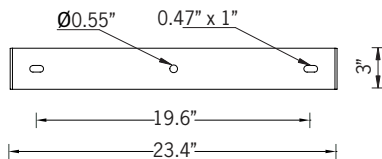

UKWH-50022

KWH 9 Floodlight

RGBW

70w LED 4078 Lumens
IP65 • Suitable For Wet Locations
IK07 • Impact Resistant
Weight 30 lbs

Mounting Detail

Construction

Aluminum

Less than 0.1% copper content - Marine Grade 6060 extruded & LM6 Aluminum High Pressure die casting provides excellent mechanical strength, clean detailed product lines and excellent heat dissipation.