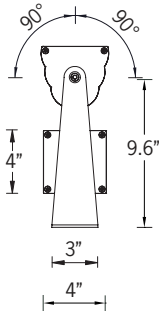

UKWH-50022

KWH 9 Floodlight

RGBW

70w LED 4078 Lumens
IP65 • Suitable For Wet Locations
IK07 • Impact Resistant
Weight 30 lbs

Mounting Detail

Construction

Aluminum

Less than 0.1% copper content - Marine Grade 6060 extruded & LM6 Aluminum High Pressure die casting provides excellent mechanical strength, clean detailed product lines and excellent heat dissipation.