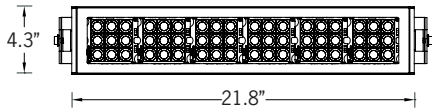

UKWH-50022

KWH 9 Floodlight

RGBW

70w LED 4078 Lumens
IP65 • Suitable For Wet Locations
IK07 • Impact Resistant
Weight 30 lbs

Mounting Detail

Construction

Aluminum

Less than 0.1% copper content - Marine Grade 6060 extruded & LM6 Aluminum High Pressure die casting provides excellent mechanical strength, clean detailed product lines and excellent heat dissipation.