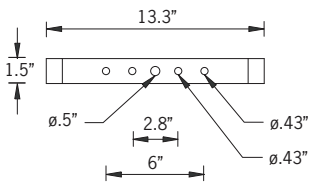

Gandalf 12, 26 is a multipurpose floodlight for the lighting of both outdoor and indoor installations wherever a compact design, and a high degree of protection is required. Excellent optical system providing optimum lighting performance. The luminaire rated as CLASS I with integral driver.

Gandalf 26 is white light 2700K, 3000K, 3500K and 4000K, LED CRI >80 and Gandalf 12 is perfect for solid-stating RGBW color changing. The LED life time >50,000 Hours. Low copper content corrosion resistant die-cast aluminum body. Integral control gear with single cable gland PG16 for wiring. All external hardware in stainless steel.

Durable silicone rubber gasket and clear toughened glass with quick release hinge aluminum clips for in-position lamp replacement. The luminaire is treated with a chemical chromated protection before powder coating, ensuring high corrosion resistance. Hot-dipped galvanized steel mounting bracket allows for ceiling, wall or surface mounting. A complete range of optional accessories are available for additional light control.

As an option this fixture is also available with a small adjustable arm in place of the steel mounting bracket.

54w LED 6387 Lumens
IP65 • Suitable For Wet Locations
IK08 • Impact Resistant (Vandal Resistant)
Weight 17.6 lbs

Mounting Detail