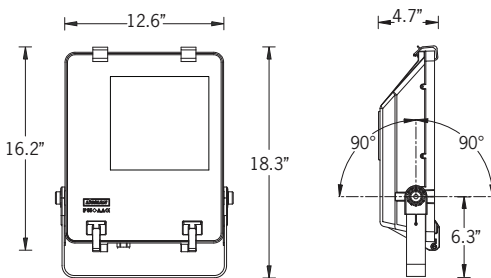

As an option this fixture is also available with a small adjustable arm in place of the steel mounting bracket.

54w LED 6387 Lumens
IP65 • Suitable For Wet Locations
IK08 • Impact Resistant (Vandal Resistant)
Weight 17.6 lbs