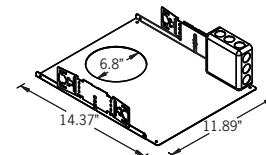

UMO-80002

Mondova 2 Ceiling Downlight

41w COB 3225 Lumens
IP65 • Suitable For Wet Locations
IK07 • Impact Resistant
Weight 5.5 lbs

Construction

Aluminum

Less than 0.1% copper content – Marine Grade 6060 extruded & LM6 Aluminum High Pressure die casting provides excellent mechanical strength, clean detailed product lines and excellent heat dissipation.

Pre paint

8 step degrease and phosphate process that includes deoxidizing and etching as well as a zinc and nickel phosphate process before product painting.

Memory Retentive -Silicon Gasket

Provided with special injection molded “fit for purpose” long life high temperature memory retentive silicon gaskets. Maintains the gaskets exact profile and seal over years of use and compression.

Thermal management

LM6 Aluminum is used for its excellent mechanical strength and thermal dissipation properties in low and high ambient temperatures. The superior thermal heat sink design by Ligman used in conjunction with the driver, controls thermals below critical temperature range to ensure maximum luminous flux output, as well as providing long LED service life and ensuring less than 10% lumen depreciation at 50,000 hours.

Surge Suppression

Standard 10kv surge suppressor provided with all fixtures.

BUG Rating

B3 - U0 - G0

Finishing

All Ligman products go through an extensive finishing process that includes fettling to improve paint adherence.

Paint

UV Stabilized 4.9Mil thick powder coat paint and baked at 200 Deg C. This process ensures that Ligman products can withstand harsh environments. Rated for use in natatoriums.

Hardware

Provided Hardware is Marine grade 316 Stainless steel.

Anti Seize Screw Holes