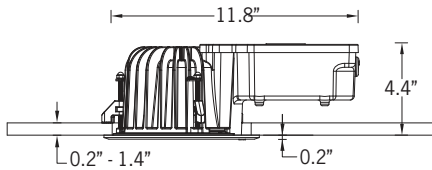

UMO-80002

Mondova 2 Ceiling Downlight

41w COB 3225 Lumens
IP65 • Suitable For Wet Locations
IK07 • Impact Resistant
Weight 5.5 lbs

Construction

Aluminum

Less than 0.1% copper content – Marine Grade 6060 extruded & LM6 Aluminum High Pressure die casting provides excellent mechanical strength, clean detailed product lines and excellent heat dissipation.

Pre paint

8 step degrease and phosphate process that includes deoxidizing and etching as well as a zinc and nickel phosphate process before product painting.

Memory Retentive -Silicon Gasket

Provided with special injection molded “fit for purpose” long life high temperature memory retentive silicon gaskets. Maintains the gaskets exact profile and seal over years of use and compression.

Thermal management

LM6 Aluminum is used for its excellent mechanical strength and thermal dissipation properties in low and high ambient temperatures. The superior thermal heat sink design by Ligman used in conjunction with the driver, controls thermals below critical temperature range to ensure maximum luminous flux output, as well as providing long LED service life and ensuring less than 10% lumen depreciation at 50,000 hours.

Surge Suppression

Standard 10kv surge suppressor provided with all fixtures.

BUG Rating

B3 - U0 - G0

Finishing

All Ligman products go through an extensive finishing process that includes fettling to improve paint adherence.

Paint

UV Stabilized 4.9Mil thick powder coat paint and baked at 200 Deg C. This process ensures that Ligman products can withstand harsh environments. Rated for use in natatoriums.

Hardware

Provided Hardware is Marine grade 316 Stainless steel.

Anti Seize Screw Holes