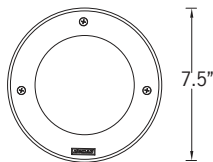

UMO-80002

Mondova 2 Ceiling Downlight

41w COB 3225 Lumens
IP65 • Suitable For Wet Locations
IK07 • Impact Resistant
Weight 5.5 lbs

Construction

Aluminum

Less than 0.1% copper content – Marine Grade 6060 extruded & LM6 Aluminum High Pressure die casting provides excellent mechanical strength, clean detailed product lines and excellent heat dissipation.

Pre paint

8 step degrease and phosphate process that includes deoxidizing and etching as well as a zinc and nickel phosphate process before product painting.

Memory Retentive -Silicon Gasket

Provided with special injection molded “fit for purpose” long life high temperature memory retentive silicon gaskets. Maintains the gaskets exact profile and seal over years of use and compression.

Thermal management

LM6 Aluminum is used for its excellent mechanical strength and thermal dissipation properties in low and high ambient temperatures. The superior thermal heat sink design by Ligman used in conjunction with the driver, controls thermals below critical temperature range to ensure maximum luminous flux output, as well as providing long LED service life and ensuring less than 10% lumen depreciation at 50,000 hours.

Surge Suppression

Standard 10kv surge suppressor provided with all fixtures.

BUG Rating

B3 - U0 - G0

Finishing

All Ligman products go through an extensive finishing process that includes fettling to improve paint adherence.

Paint

UV Stabilized 4.9Mil thick powder coat paint and baked at 200 Deg C. This process ensures that Ligman products can withstand harsh environments. Rated for use in natatoriums.

Hardware

Provided Hardware is Marine grade 316 Stainless steel.

Anti Seize Screw Holes