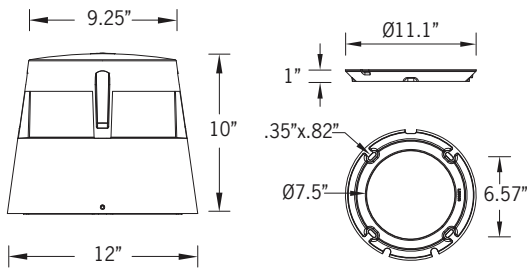

UVR-70293

Veranda 3 90°/90° Light Distribution

90°/90° Light

8w COB 269 Lumens

IP67 • Suitable For Wet Locations

IK08 • Impact Resistant (Vandal Resistant)

Weight 12.7 lbs

Mounting Detail