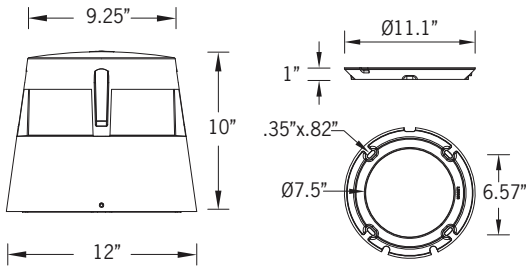

UVR-70283

Veranda 2 180° Light Distribution

180° Light

8w COB 269 Lumens

IP67 • Suitable For Wet Locations

IK08 • Impact Resistant (Vandal Resistant)

Weight 12.7 lbs

Mounting Detail