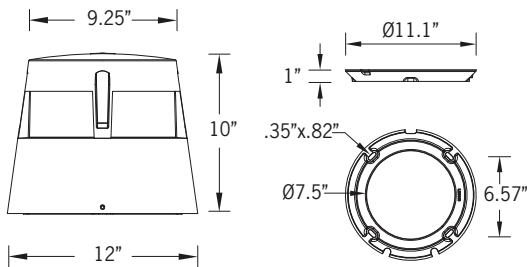

## Veranda 1 360° Light Distribution

360° Light

30w COB 805 Lumens

IP67 • Suitable For Wet Locations

IK08 • Impact Resistant (Vandal Resistant)

Weight 12.3 lbs

Mounting Detail