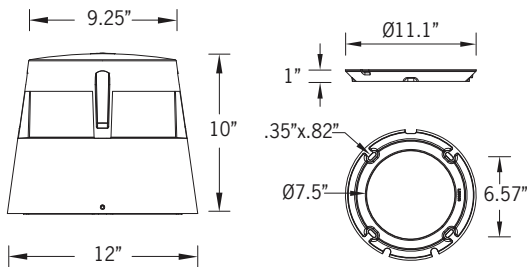

UVR-70273

Veranda 1 360° Light Distribution

360° Light

15w COB 520 Lumens

IP67 • Suitable For Wet Locations

IK08 • Impact Resistant (Vandal Resistant)

Weight 12.3 lbs

Mounting Detail