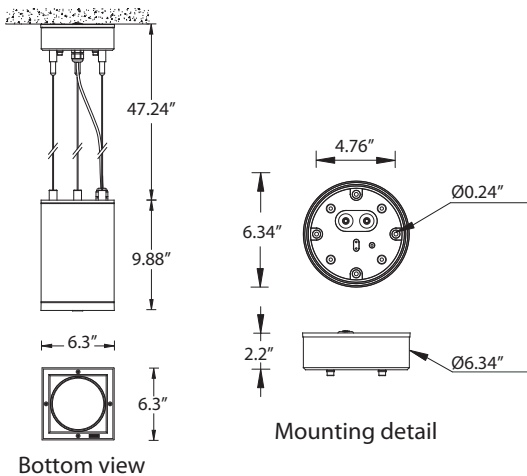

High power LED with three different beam distribution options in 2700K, 3000K and 4000K.

Physical Data

Trim: 6.3"
 Height: 9.88"
 Weight: 10.1 lbs

Lamp

30w - 2075lm - White - LED ☼

Beam Angle (Please Specify)

F - Frosted Lens

AC- Custom aircraft cable length _____ ft

RPS- Rigid stem pendant with swivel mount for 4" square junction box mounting. Specify stem length _____ ft

RPR- Rigid stem pendant with swivel mount for 4" round junction box mounting. Specify stem length _____ ft

DIM - 0 - 10v Dimming

20w HP LED Module

Swivel Canopy Pendant Square- A90321

Swivel Canopy Pendant Round - A90421

Ordering Example : UTA - 95361 - White- 30w - N - W30 - 120v - Options

PROJECT: _____ DATE: _____