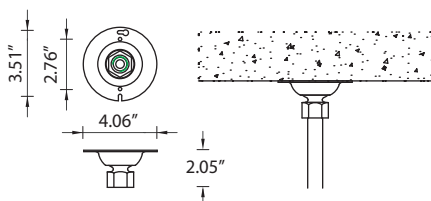

Swivel Canopy Pendant Round - A90421

Ordering Example : UTA - 95361 - White- 30w - N - W30 - 120v - Options

PROJECT: _____ DATE: _____

TYPE: _____ QUANTITY: _____ NOTE: _____

Ligman Lighting USA reserves the right to change specifications without prior notice, please contact factory for latest information.
Due to the continual improvements in LED technology data and components may change without notice.