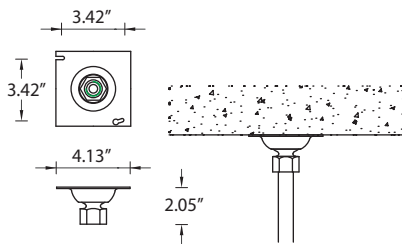

High power LED with three different beam distribution options in 2700K, 3000K and 4000K.

Physical Data

Trim: 6.3"
 Height: 9.88"
 Weight: 10.1 lbs

Lamp

30w - 2075lm - White - LED ☼

Beam Angle (Please Specify)

F - Frosted Lens

AC- Custom aircraft cable length _____ ft

RPS- Rigid stem pendant with swivel mount for 4" square junction box mounting. Specify stem length _____ ft

RPR- Rigid stem pendant with swivel mount for 4" round junction box mounting. Specify stem length _____ ft

DIM - 0 - 10v Dimming

20w HP LED Module

Swivel Canopy Pendant Square- A90321

Swivel Canopy Pendant Round - A90421

Ordering Example : UTA - 95361 - White- 30w - N - W30 - 120v - Options

PROJECT: _____ DATE: _____