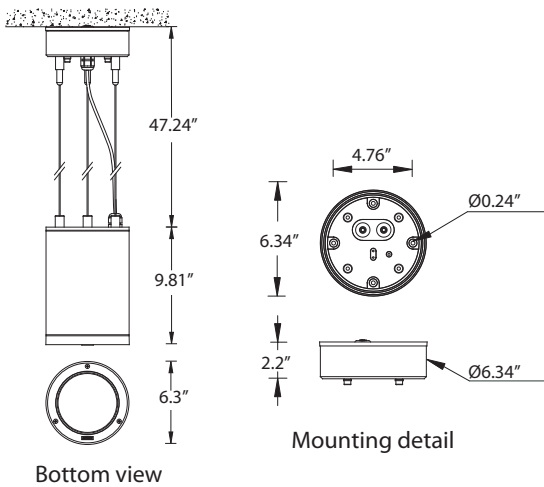

#### Physical Data

Length: 6.3"  
 Height: 9.81"  
 Weight: 7.5 lbs

F - Frosted Lens

AC- Custom aircraft cable length \_\_\_\_\_ ft

RPS- Rigid stem pendant with swivel mount for 4" square junction box mounting. Specify stem length \_\_\_\_\_ ft

RPR- Rigid stem pendant with swivel mount for 4" round junction box mounting. Specify stem length \_\_\_\_\_ ft

DIM - 0 - 10v Dimming

20w HP LED Module

Bottom view

Swivel Canopy Pendant Square- A90321

Swivel Canopy Pendant Round - A90421

Ordering Example : UTA - 95351 - White- 30w - N - W30 - 120v - Options

PROJECT: \_\_\_\_\_ DATE: \_\_\_\_\_