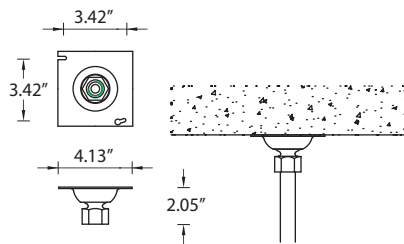

Bottom view

Swivel Canopy Pendant Square- A90321