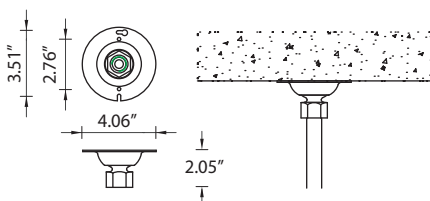

#### Physical Data

Length: 6.3"  
 Height: 9.81"  
 Weight: 7.5 lbs

DIM - 0 - 10v Dimming

20w HP LED Module

Bottom view

Swivel Canopy Pendant Square- A90321

Swivel Canopy Pendant Round - A90421

Ordering Example : UTA - 95351 - White- 30w - N - W30 - 120v - Options

PROJECT: \_\_\_\_\_ DATE: \_\_\_\_\_