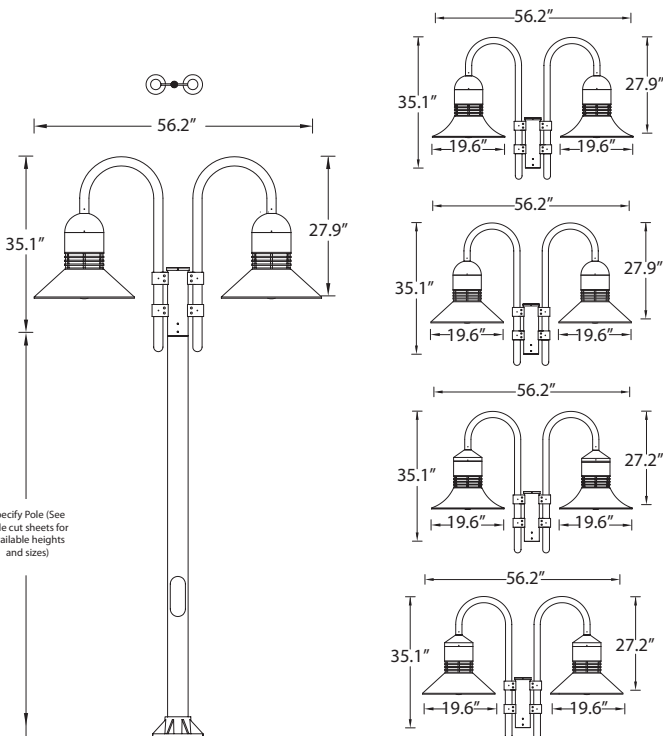

IP55 : Suitable for Wet Locations
 IK07 : Impact Resistant (Vandal Resistant)

UDU-20772

Duomo Sheppards Crook Double Medium Shade Post Top LED

A post top luminaire with a medium size shade decorative lantern and symmetrical light distribution with sheppard's crook arm. It uses energy saving LED, compact fluorescent lamps as well as metal halide and high pressure sodium lamps. Developed to compliment the Duomo sheppard's crook wall light and Duomo bollard . Designed for lighting car parks, footpaths, pedestrian areas, precincts, parks, gardens and building perimeters.

Physical Data

Length: 56.2"
 Height: 35.1"
 Weight: 72.3 lbs

Lamp

- 2x41w - 2x1975lm - White -LED ☼
- 2x50w - 2x2408lm - White -LED ☼
- 2x90w - 2x4320lm - White -LED ☼

LED Color (Please Specify)

- W27 - 2700K
- W30 - 3000K
- W40 - 4000K

Shade Style

- (1) Swept Shade
- (2) Straight Shade

Top Style

- (1) Dome
- (2) Cone Top

- DS - Dark Sky Compliant (No Rings)

- Single Banner Arm
- Double Banner Arm
- HGT - Specify Pole Height _____ ft

Ordering Example : UDU - 20772 - White-2x41w - W30 - 120v - Options