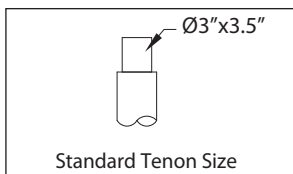

Physical Data

Length: 56.2"
 Height: 35.1"
 Weight: 72.3 lbs

Lamp

- 2x41w - 2x1975lm - White -LED ☼
- 2x50w - 2x2408lm - White -LED ☼
- 2x90w - 2x4320lm - White -LED ☼

LED Color (Please Specify)

- W27 - 2700K
- W30 - 3000K
- W40 - 4000K

Shade Style

- (1) Swept Shade
- (2) Straight Shade

Top Style

- (1) Dome
- (2) Cone Top

- DS - Dark Sky Compliant (No Rings)

- Single Banner Arm
- Double Banner Arm
- HGT - Specify Pole Height _____ ft

Ordering Example : UDU - 20772 - White-2x41w - W30 - 120v - Options