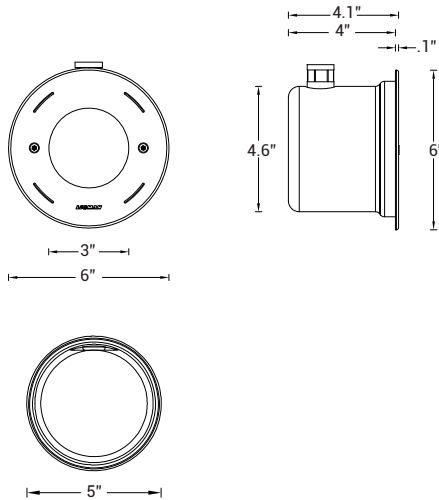

# UBOH-60013

Bornholm 2 Underwater Luminaire (Constant Voltage)

**LIGMAN**  
LIGHTING USA

8w LED - 984 Lumens

IP68 • Suitable For Wet Locations

IK07 • Impact Resistant (Vandal Resistant)

Weight 2 lbs

Mounting Detail