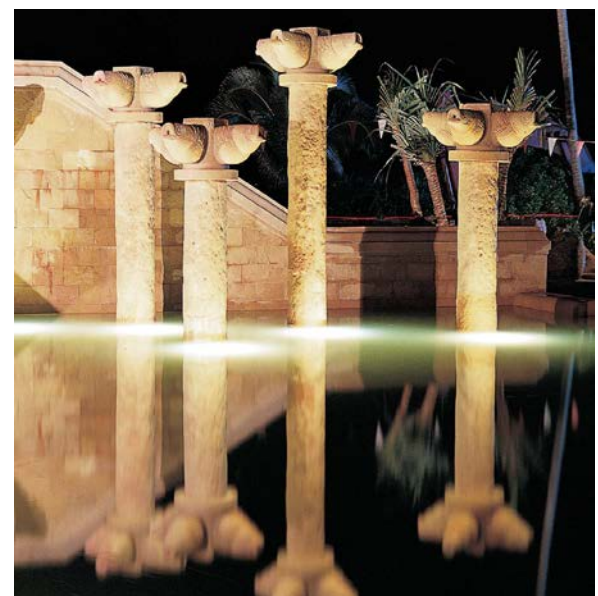

UBOH-60013

Bornholm 2 Underwater Luminaire (Constant Voltage)

LIGMAN
LIGHTING USA

8w LED - 984 Lumens

IP68 • Suitable For Wet Locations

IK07 • Impact Resistant (Vandal Resistant)

Weight 2 lbs

Mounting Detail

Construction

Stainless Steel

Marine grade 316 stainless steel body

Luminaire Housing & Bracket

Marine grade 316 Stainless steel.

Memory Retentive -Silicon Gasket

Provided with special injection molded "fit for purpose" long life high temperature memory retentive silicon gaskets. Maintains the gaskets exact profile and seal over years of use and compression.

Thermal management

LM6 Aluminum is used for its excellent mechanical strength and thermal dissipation properties in low and high ambient temperatures. The superior thermal heat sink design by Ligman used in conjunction with the driver, controls thermals below critical temperature range to ensure maximum luminous flux output, as well as providing long LED service life and ensuring less than 10% lumen depreciation at 50,000 hours.

Surge Suppression

Standard 10kv surge suppressor provided with all fixtures.

Hardware

Provided Hardware is Marine grade 316 Stainless steel.

Crystal Clear Low Iron Glass Lens

Provided with tempered, impact resistant crystal clear low iron glass ensuring no green glass tinge.

Optics & LED

Precise optic design provides exceptional light control and precise distribution of light. LED CRI > 80

Lumen - Maintenance Life

L80 /B10 at 50,000 hours (This means that at least 90% of the LED still achieve 80% of their original flux)

Sophisticated recessed underwater family, available in four sizes with a wide range of lumen outputs and RGBW versions to suit any project brief.