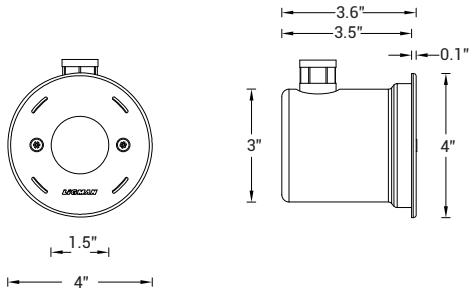

UBOH-60003

Bornholm 1 Underwater Luminaire (Constant Voltage)

4w LED - 358 Lumens

IP68 • Suitable For Wet Locations

IK07 • Impact Resistant (Vandal Resistant)

Weight 2 lbs

Mounting Detail

Construction