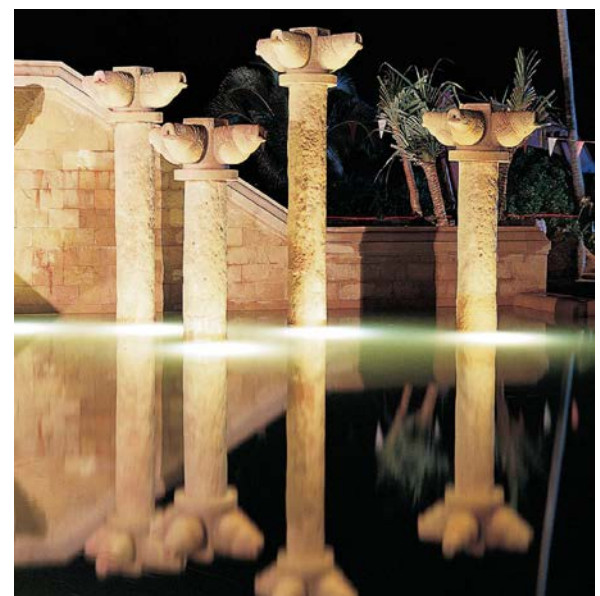

Additional Options (Consult Factory For Pricing)