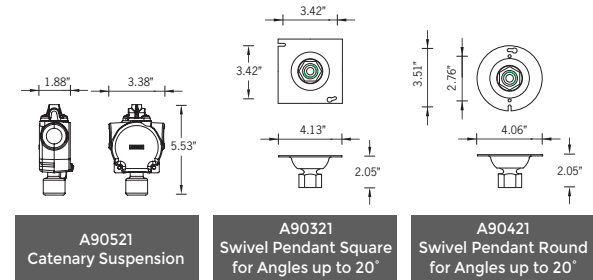

Additional Options (Consult Factory For Pricing)

A90321
Swivel Pendant Square
for Angles up to 20°

A90421
Swivel Pendant Round
for Angles up to 20°