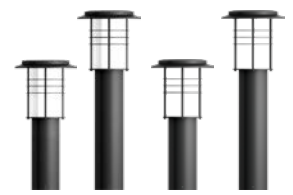

Forrey 4 Ø7.3"

- UFOR-10082-48w COB-3527lm-34.3"
- UFOR-10092-48w COB-3527lm-34.3"
- UFOR-10102-50w LED-3361lm-34.3"
- UFOR-10112-50w LED-3361lm-34.3"