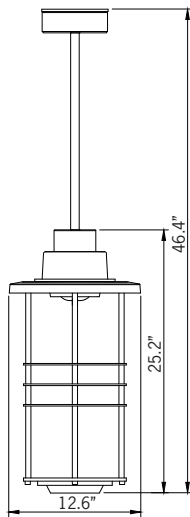

70w COB 6603 Lumens
IP65 • Suitable For Wet Locations
IK08 • Impact Resistant (Vandal Resistant)
Weight 22 lbs