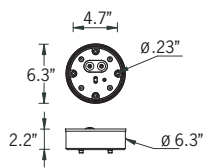

70w COB 6603 Lumens
IP65 • Suitable For Wet Locations
IK08 • Impact Resistant (Vandal Resistant)
Weight 22 lbs

Mounting Detail