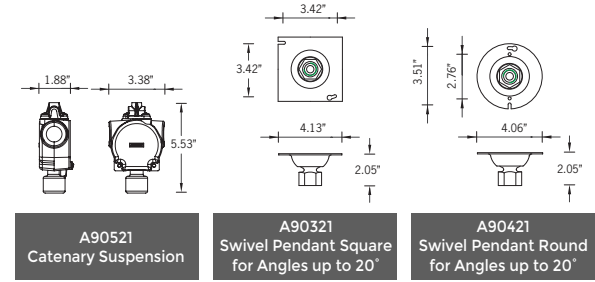

Additional Options (Consult Factory For Pricing)