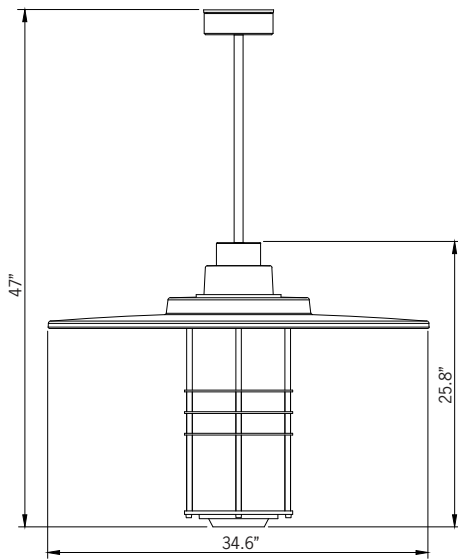

70w COB 6603 Lumens
IP65 • Suitable For Wet Locations
IK08 • Impact Resistant (Vandal Resistant)
Weight 30 lbs