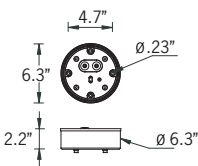

70w COB 6603 Lumens
IP65 • Suitable For Wet Locations
IK08 • Impact Resistant (Vandal Resistant)
Weight 30 lbs

Mounting Detail