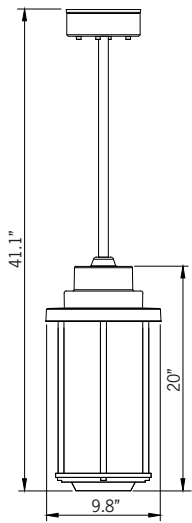

## Forrey 29 Pendant No Lens

48w COB 4780 Lumens  
 IP65 • Suitable For Wet Locations  
 IK08 • Impact Resistant (Vandal Resistant)  
 Weight 13.6 lbs

Mounting Detail