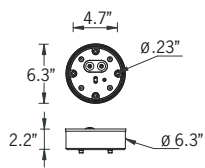

48w COB 4780 Lumens
IP65 • Suitable For Wet Locations
IK08 • Impact Resistant (Vandal Resistant)
Weight 13.6 lbs

Mounting Detail