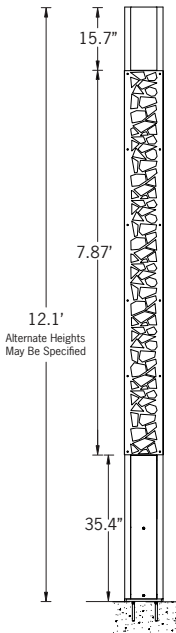

• **NOTE: For the round version of the Vancouver, please see the Benton Light Column and Bollard**

Alternate Heights  
May Be Specified

Mounting Detail