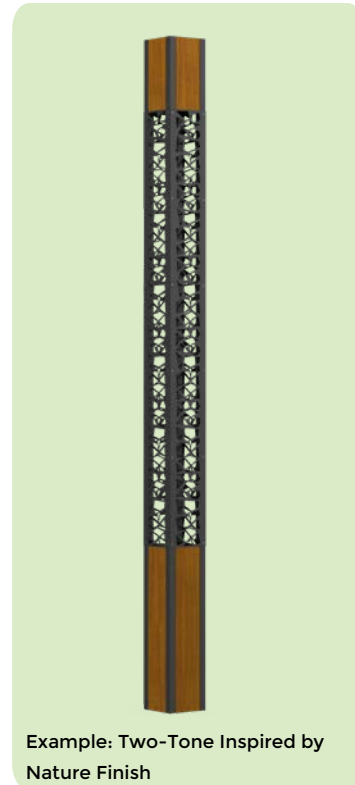

UVA-20281

Vancouver 60 Light Column With Opal Lens

PROJECT		DATE	

QUANTITY		TYPE		NOTE	

ORDERING EXAMPLE || UVA - 20281 - 76w - W30 - 02 - 120/277v - Options

UVA-20281				
LAMP	76w LED 4140 Lumens	LED COLOR	W27 - 2700K W30 - 3000K W35 - 3500K W40 - 4000K	FINISH COLOR
				01 - BLACK RAL 9011 02 - DARK GREY RAL 7043 03 - WHITE RAL 9003 04 - METALLIC SILVER RAL 9006 05 - MATTE SILVER RAL 9006 06 - LIGMAN BRONZE 07 - CUSTOM RAL
				120/277v - Other - Specify
				INSPIRED BY NATURE FINISHES - SW01 - OAK FINISH - SW02 - WALNUT FINISH - SW03 - PINE FINISH - DF - DOUGLAS FIR FINISH - CW - CHERRY WOOD FINISH - NW - NATIONAL WALNUT FINISH - SU01 - CONCRETE FINISH - SU02 - SOFTSCAPE FINISH - SU03 - STONE FINISH - SU04 - CORTEN FINISH THERE IS AN ADDITIONAL COST FOR THESE FINISHES

ADDITIONAL OPTIONS

- DIM - 0-10v Dimming - NAT - Natatorium Rated - GFCI - GFCI Box - HGT - Custom Height (Specify) - UP - Uplight	DICHROIC COLOR FILTERS - A20216 - Red Color Filter - A20217 - Blue Color Filter - A20218 - Amber Color Filter - A20219 - Green Color Filter