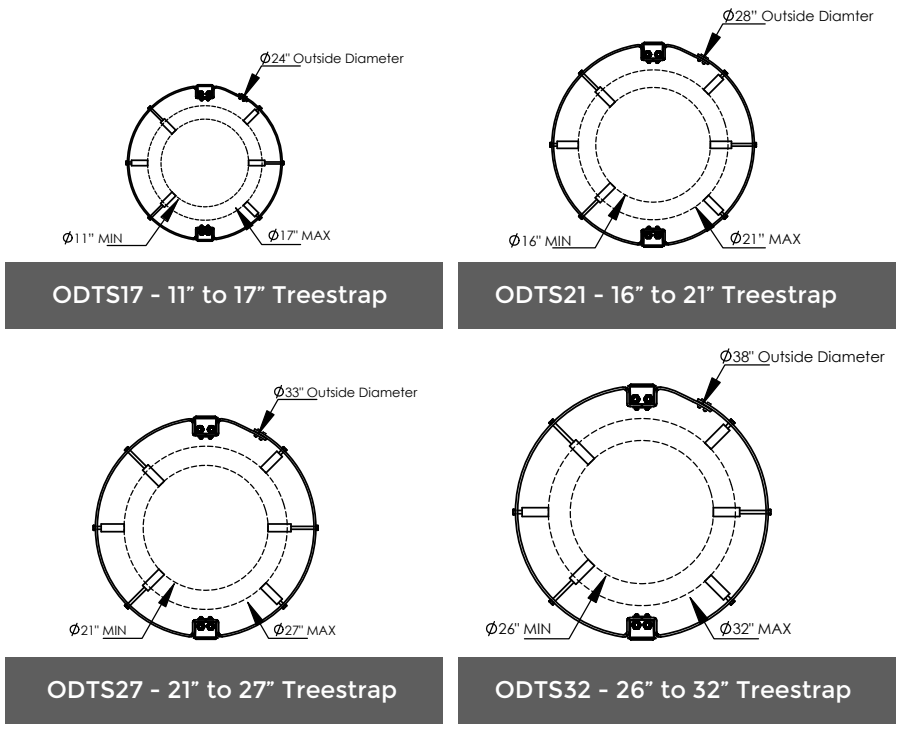

Odessa 13 Large Floodlight Pedestal Mount

PROJECT	____	DATE	____

QUANTITY	____	TYPE	____	NOTE	____

ORDERING EXAMPLE || UOD-50151 - 70w - M - W30 - 03 - 120/277v

UOD-5015X	____	____	____	____	____
	LAMP	BEAM	LED COLOR	FINISH COLOR	VOLTAGE

UOD-50151	70w COB 8038 Lumens	N - Narrow 21° M - Medium 33°	W27 - 2700K W30 - 3000K	01 - BLACK RAL 9011 02 - DARK GREY RAL 7043	120/277v Other - Specify
UOD-50152	54w COB 6024 Lumens	W - Wide 48° VW - Very Wide 70°	W35 - 3500K W40 - 4000K	03 - WHITE RAL 9003 04 - METALLIC SILVER RAL 9006	
UOD-50153	60w COB 6890 Lumens			05 - MATTE SILVER RAL 9006 06 - LIGMAN BRONZE	
UOD-50154	50w COB 5433 Lumens			07 - CUSTOM RAL	

____	____	____	____	____	____

ADDITIONAL OPTIONS

DIM - 0-10v Dimming	A54531 - Anti Glare Louvre	DICHROIC COLOR FILTERS	TREE STRAP	POLE CLAMP
NAT - Natatorium Rated	A54121 - Honeycomb Louvre	RD - Red Lens	ODTS17 - 11" to 17" DIA	PC4 - 4" Clamp
A54331 - Anti Glare Visor	TKM - Threaded Knuckle Mount	BL - Blue Lens	ODTS21 - 16" to 21" DIA	PC45 - 4.5" Clamp
A51814 - Linear Spread Lens	YKE - Yoke Mount	AM - Amber Lens	ODTS27 - 21" to 27" DIA	PC5 - 5" Clamp
S20LGS - Large Ground Spike 20"		GR - Green Lens	ODTS32 - 26" to 32" DIA	PC55 - 5.5" Clamp

ODTS - Odessa Treestrap Options