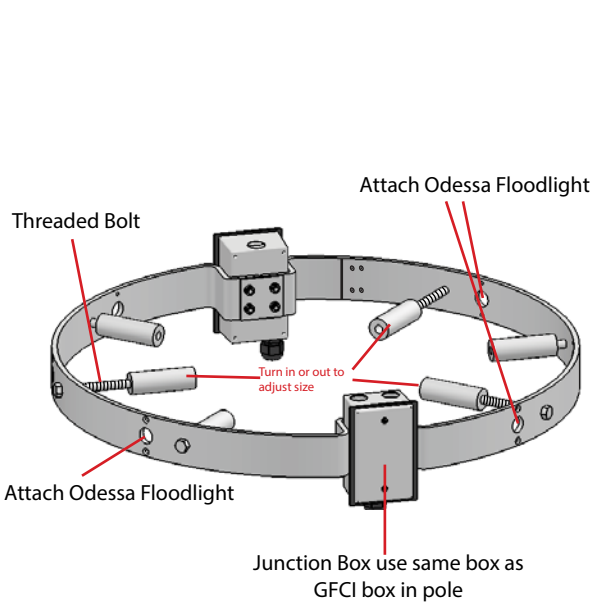

Odessa 13 Large Floodlight Pedestal Mount

PROJECT	____	DATE	____

QUANTITY	____	TYPE	____	NOTE	____

ORDERING EXAMPLE || UOD-50151 - 70w - M - W30 - 03 - 120/277v

UOD-5015X	____	____	____	____	____
	LAMP	BEAM	LED COLOR	FINISH COLOR	VOLTAGE

UOD-50151	70w COB 8038 Lumens	N - Narrow 21° M - Medium 33°	W27 - 2700K W30 - 3000K	01 - BLACK RAL 9011 02 - DARK GREY RAL 7043	120/277v Other - Specify
UOD-50152	54w COB 6024 Lumens	W - Wide 48° VW - Very Wide 70°	W35 - 3500K W40 - 4000K	03 - WHITE RAL 9003 04 - METALLIC SILVER RAL 9006	
UOD-50153	60w COB 6890 Lumens			05 - MATTE SILVER RAL 9006 06 - LIGMAN BRONZE	
UOD-50154	50w COB 5433 Lumens			07 - CUSTOM RAL	

____	____	____	____	____	____

ADDITIONAL OPTIONS

DIM - 0-10v Dimming	A54531 - Anti Glare Louvre	DICHROIC COLOR FILTERS	TREE STRAP	POLE CLAMP
NAT - Natatorium Rated	A54121 - Honeycomb Louvre	RD - Red Lens	ODTS17 - 11" to 17" DIA	PC4 - 4" Clamp
A54331 - Anti Glare Visor	TKM - Threaded Knuckle Mount	BL - Blue Lens	ODTS21 - 16" to 21" DIA	PC45 - 4.5" Clamp
A51814 - Linear Spread Lens	YKE - Yoke Mount	AM - Amber Lens	ODTS27 - 21" to 27" DIA	PC5 - 5" Clamp
S20LGS - Large Ground Spike 20"		GR - Green Lens	ODTS32 - 26" to 32" DIA	PC55 - 5.5" Clamp

ODTS - Odessa Treestrap Options