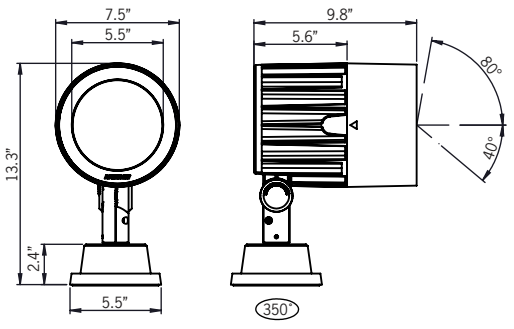

The Odessa family of floodlights have a modern aesthetic design and are a perfect lighting solution for most small to medium size spotlight and floodlight requirements. The floodlights can be aimed and locked in place to highlight specific features or elements in the environment, as well as provide security when illuminating dark areas on campuses and parks.

This small and medium range of high performance LED floodlight luminaires provides a robust design for demanding applications such as recreational areas, public spaces and architectural structures.

The luminaire has integrated heat sinks to facilitate LED cooling, as well as an integral driver. The Odessa is available in Narrow, Medium, Wide and Very Wide light distributions. Color temperature 2700K, 3000K, 3500K and 4000K. Luminaire has optional accessories, such as a ground spike, visors, louvres, and linear spread lenses.

For non standard fixture variations, as well as specific reflector requirements and, please contact the factory. 3 mounting options are available, namely yoke mount, pedestal and 1/2” threaded knuckle system with a fully rotatable with locking screw option for after installation aiming.

UOD-50151 - 70w COB 8038lm
UOD-50152 - 54w COB 6024lm
UOD-50153 - 60w COB 6890lm
UOD-50154 - 50w COB 5433lm
IP66 • Suitable For Wet Locations
IK07 • Impact Resistant (Vandal Resistant)
Weight 15 lbs