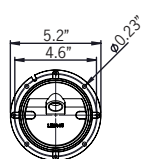

Odessa 13 Large Floodlight Pedestal Mount

Mounting Options

Construction

Aluminum Casting

Less than 0.1% copper content – Marine Grade 6060 extruded & LM6 Aluminum High Pressure die casting provides excellent mechanical strength, clean detailed product lines and excellent heat dissipation.

Pre paint

8 step degrease and phosphate process that includes deoxidizing and etching as well as a zinc and nickel phosphate process before product painting.

Memory Retentive -Silicon Gasket

Provided with special injection molded “fit for purpose” long life high temperature memory retentive silicon gaskets. Maintains the gaskets exact profile and seal over years of use and compression.

Thermal management

LM6 Aluminum is used for its excellent mechanical strength and thermal dissipation properties in low and high ambient temperatures. The superior thermal heat sink design by Ligman used in conjunction with the driver, controls thermals below critical temperature range to ensure maximum luminous flux output, as well as providing long LED service life and ensuring less than 10% lumen depreciation at 50,000 hours.

Surge Suppression

Standard 10kv surge suppressor provided with all fixtures.

BUG Rating

B3 - U1 - G0

Finishing

All Ligman products go through an extensive finishing process that includes fettling to improve paint adherence.

Paint

UV Stabilized 4.9mil thick powder coat paint and baked at 200 Deg C. This process ensures that Ligman products can withstand harsh environments. Rated for use in natatoriums.

Hardware

Provided Hardware is Marine grade 316 Stainless steel.

Anti Seize Screw Holes