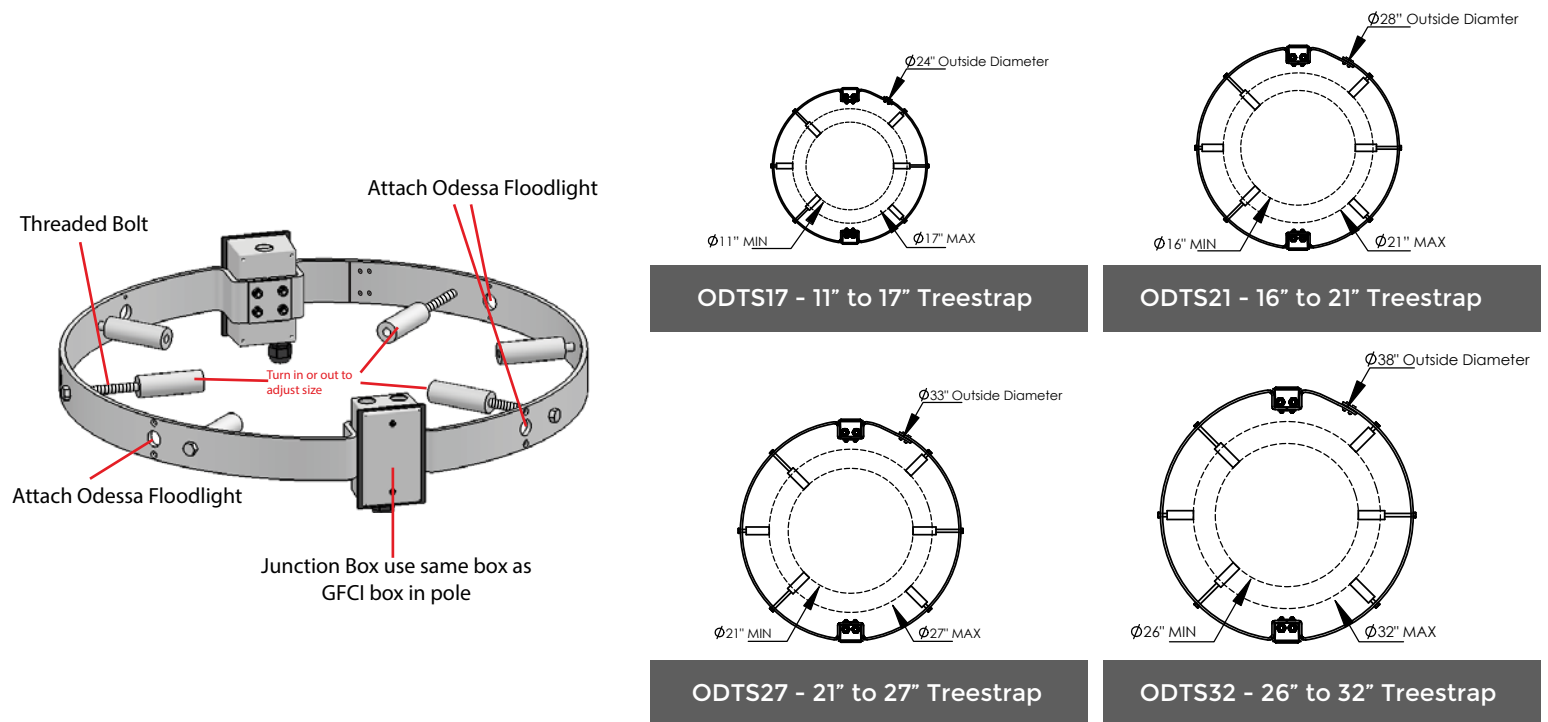

UOD-50081

Odessa 2 Medium Pedestal Floodlight

PROJECT				DATE	
QUANTITY		TYPE		NOTE	

ORDERING EXAMPLE || UOD-50081 - 36w - N - W30 - 03 - 120/277v

UOD-50081					
LAMP	BEAM	LED COLOR	FINISH COLOR	VOLTAGE	
36w COB 3326 Lumens	N - Narrow 18° M - Medium 27° W - Wide 47° VW - Very Wide 70°	W27 - 2700K W30 - 3000K W35 - 3500K W40 - 4000K	01 - BLACK RAL 9011 02 - DARK GREY RAL 7043 03 - WHITE RAL 9003 04 - METALLIC SILVER RAL 9006 05 - MATTE SILVER RAL 9006 06 - LIGMAN BRONZE 07 - CUSTOM RAL	120/277v Other - Specify	
40w COB 3695 Lumens					
43w COB 4042 Lumens					

ADDITIONAL OPTIONS

DIM - 0-10v Dimming	A80231 - Anti Glare Louvre	DICHROIC COLOR FILTERS	TREE STRAP	POLE CLAMP
NAT - Natatorium Rated	S20LGS - Large Ground Spike 20"	RD - Red Lens	ODTS17 - 11" to 17" DIA	PC4 - 4" Clamp
A80131 - Anti Glare Visor	A50181 - Surface Pedestal 24" Extended Arm	BL - Blue Lens	ODTS21 - 16" to 21" DIA	PC45 - 4.5" Clamp
A80114 - Linear Spread Lens	A50281 - 1/2" Threaded 24" Extended Arm	AM - Amber Lens	ODTS27 - 21" to 27" DIA	PC5 - 5" Clamp
TKM - 1/2" Threaded Knuckle Mount		GR - Green Lens	ODTS32 - 26" to 32" DIA	PC55 - 5.5" Clamp

* Linear spread lens, anti glare visor and anti glare hood cannot be combined, choose one

ODTS - Odessa Treestrap Options