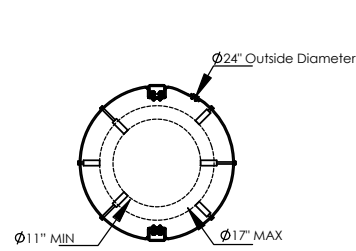

UOD-50012

Odessa 2 Medium Floodlight

PROJECT				DATE	
QUANTITY		TYPE		NOTE	

ORDERING EXAMPLE || UOD-50012 - 27w - VN - W30 - 03 - 120/277v

UOD-50012					
LAMP	BEAM	LED COLOR	FINISH COLOR	VOLTAGE	
27w LED 2005 Lumens	VN - Very Narrow 8°	W27 - 2700K W30 - 3000K W35 - 3500K W40 - 4000K	01 - BLACK RAL 9011 02 - DARK GREY RAL 7043 03 - WHITE RAL 9003 04 - METALLIC SILVER RAL 9006 05 - MATTE SILVER RAL 9006 06 - LIGMAN BRONZE 07 - CUSTOM RAL	120/277v Other - Specify	

ADDITIONAL OPTIONS

DIM - 0-10v Dimming	A80231 - Anti Glare Louvre	DICHROIC COLOR FILTERS	TREE STRAP	POLE CLAMP
NAT - Natatorium Rated	S20LGS - Large Ground Spike 20"	RD - Red Lens	ODTS17 - 11" to 17" DIA	PC4 - 4" Clamp
A80131 - Anti Glare Visor	A50181 - Surface Pedestal 24" Extended Arm	BL - Blue Lens	ODTS21 - 16" to 21" DIA	PC45 - 4.5" Clamp
A80114 - Linear Spread Lens	A50281 - 1/2" Threaded 24" Extended Arm	AM - Amber Lens	ODTS27 - 21" to 27" DIA	PC5 - 5" Clamp
TKM - 1/2" Threaded Knuckle Mount		GR - Green Lens	ODTS32 - 26" to 32" DIA	PC55 - 5.5" Clamp

* Linear spread lens, anti glare visor and anti glare hood cannot be combined, choose one

ODTS - Odessa Treestrap Options

ODTS17 - 11" to 17" Treestrap