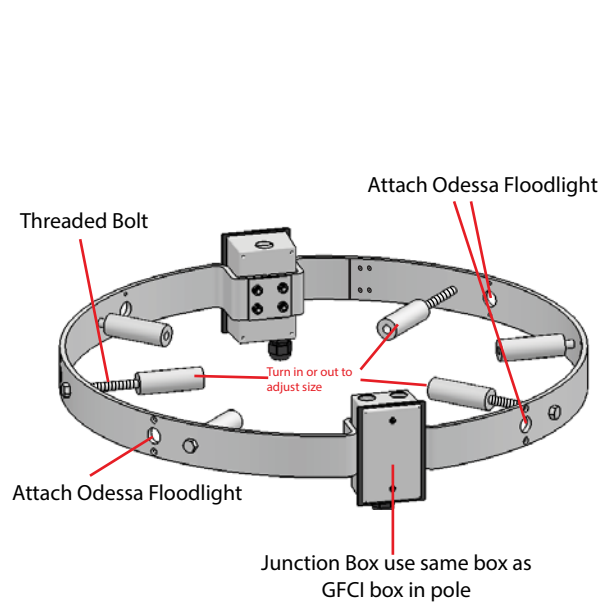

UOD-50012

Odessa 2 Medium Floodlight

PROJECT				DATE	
QUANTITY		TYPE		NOTE	

ORDERING EXAMPLE || UOD-50012 - 27w - VN - W30 - 03 - 120/277v

UOD-50012					
LAMP	BEAM	LED COLOR	FINISH COLOR	VOLTAGE	
27w LED 2005 Lumens	VN - Very Narrow 8°	W27 - 2700K W30 - 3000K W35 - 3500K W40 - 4000K	01 - BLACK RAL 9011 02 - DARK GREY RAL 7043 03 - WHITE RAL 9003 04 - METALLIC SILVER RAL 9006 05 - MATTE SILVER RAL 9006 06 - LIGMAN BRONZE 07 - CUSTOM RAL	120/277v Other - Specify	

ADDITIONAL OPTIONS

DIM - 0-10v Dimming	A80231 - Anti Glare Louvre	DICHROIC COLOR FILTERS	TREE STRAP	POLE CLAMP
NAT - Natatorium Rated	S20LGS - Large Ground Spike 20"	RD - Red Lens	ODTS17 - 11" to 17" DIA	PC4 - 4" Clamp
A80131 - Anti Glare Visor	A50181 - Surface Pedestal 24" Extended Arm	BL - Blue Lens	ODTS21 - 16" to 21" DIA	PC45 - 4.5" Clamp
A80114 - Linear Spread Lens	A50281 - 1/2" Threaded 24" Extended Arm	AM - Amber Lens	ODTS27 - 21" to 27" DIA	PC5 - 5" Clamp
TKM - 1/2" Threaded Knuckle Mount		GR - Green Lens	ODTS32 - 26" to 32" DIA	PC55 - 5.5" Clamp

* Linear spread lens, anti glare visor and anti glare hood cannot be combined, choose one

ODTS - Odessa Treestrap Options

ODTS17 - 11" to 17" Treestrap