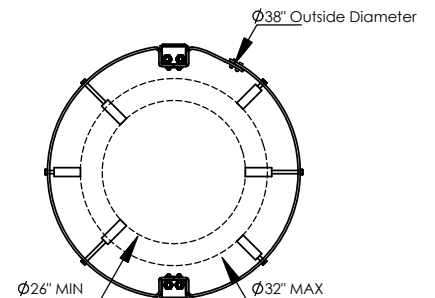

ODTS32 - 26" to 32" Treestrap