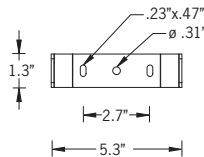

Mounting Detail

Construction

Aluminum Casting

Less than 0.1% copper content – Marine Grade 6060 extruded & LM6 Aluminum High Pressure die casting provides excellent mechanical strength, clean detailed product lines and excellent heat dissipation.

Pre paint

8 step degrease and phosphate process that includes deoxidizing and etching as well as a zinc and nickel phosphate process before product painting.

Memory Retentive -Silicon Gasket

Provided with special injection molded “fit for purpose” long life high temperature memory retentive silicon gaskets. Maintains the gaskets exact profile and seal over years of use and compression.

Thermal management

LM6 Aluminum is used for its excellent mechanical strength and thermal dissipation properties in low and high ambient temperatures. The superior thermal heat sink design by Ligman used in conjunction with the driver, controls thermals below critical temperature range to ensure maximum luminous flux output, as well as providing long LED service life and ensuring less than 10% lumen depreciation at 50,000 hours.

Surge Suppression

Standard 10kv surge suppressor provided with all fixtures.

BUG Rating

B2 - U0 - G0

Finishing

All Ligman products go through an extensive finishing process that includes fettling to improve paint adherence.

Paint

UV Stabilized 4.9Mil thick powder coat paint and baked at 200 Deg C. This process ensures that Ligman products can withstand harsh environments. Rated for use in natatoriums.

Hardware

Provided Hardware is Marine grade 316 Stainless steel.

Anti Seize Screw Holes

Tapped holes are infused with a special anti seize compound designed to prevent seizure of threaded connections, due to electrolysis from heat, corrosive atmospheres and moisture.

Crystal Clear Low Iron Glass Lens

Provided with tempered, impact resistant crystal clear low iron glass ensuring no green glass tinge.

Optics & LED

Precise optic design provides exceptional light control and precise distribution of light. LED CRI > 80

Lumen - Maintenance Life

L80 /B10 at 50,000 hours (This means that at least 90% of the LED still achieve 80% of their original flux)

Stylish adjustable projector range. Naturally beautiful and unique contemporary family, Odessa packs a punch with an abundance of options and accessories.

The Odessa family of floodlights have a modern aesthetic design and are a perfect lighting solution for most small to medium size spotlight and floodlight requirements. The floodlights can be aimed and locked in place to highlight specific features or elements in the environment, as well as provide security when illuminating dark areas on campuses and parks.

This small and medium range of high performance LED floodlight luminaires provides a robust design for demanding applications such as recreational areas, public spaces and architectural structures.