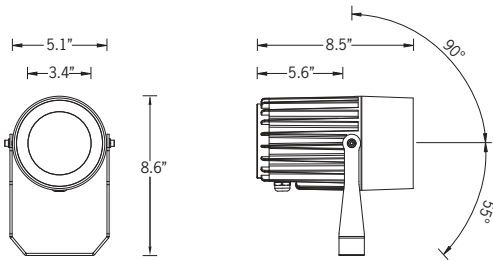

### Mounting Options

Threaded Knuckle  
(See codes pg. 3)

Pedestal Mount  
(See codes pg. 3)

27w LED 2005 Lumens  
IP66 • Suitable For Wet Locations  
IK07 • Impact Resistant (Vandal Resistant)  
Weight 5 lbs