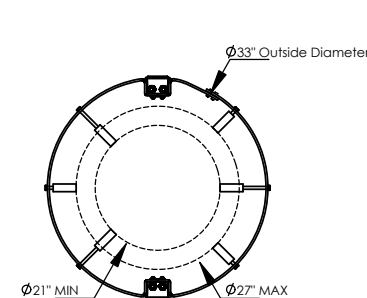

ODTS27 - 21" to 27" Treestrap