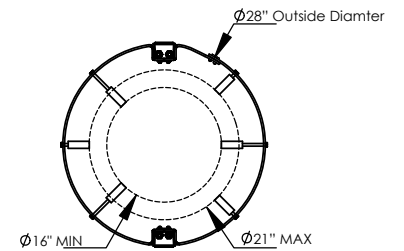

ODTS21 - 16" to 21" Treestrap