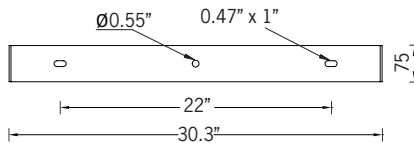

UKWH-50042

KWH 11 Floodlight

RGBW

93w LED 5438 Lumens
IP65 • Suitable For Wet Locations
IK07 • Impact Resistant
Weight 27 lbs

Mounting Detail

Construction

Aluminum

Less than 0.1% copper content – Marine Grade 6060 extruded & LM6 Aluminum High Pressure die casting provides excellent mechanical strength, clean detailed product lines and excellent heat dissipation.