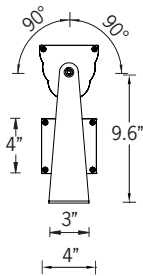

UKWH-50042

KWH 11 Floodlight

RGBW

93w LED 5438 Lumens
IP65 • Suitable For Wet Locations
IK07 • Impact Resistant
Weight 27 lbs

Mounting Detail

Construction

Aluminum

Less than 0.1% copper content – Marine Grade 6060 extruded & LM6 Aluminum High Pressure die casting provides excellent mechanical strength, clean detailed product lines and excellent heat dissipation.