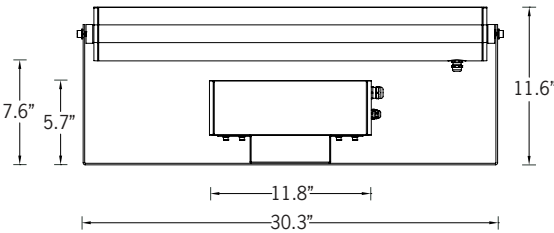

UKWH-50042

KWH 11 Floodlight

RGBW

93w LED 5438 Lumens
IP65 • Suitable For Wet Locations
IK07 • Impact Resistant
Weight 27 lbs

Mounting Detail

Construction

Aluminum

Less than 0.1% copper content – Marine Grade 6060 extruded & LM6 Aluminum High Pressure die casting provides excellent mechanical strength, clean detailed product lines and excellent heat dissipation.