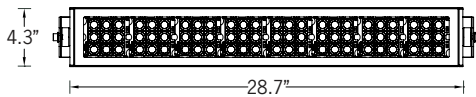

UKWH-50042

KWH 11 Floodlight

RGBW

93w LED 5438 Lumens
IP65 • Suitable For Wet Locations
IK07 • Impact Resistant
Weight 27 lbs

Mounting Detail

Construction

Aluminum

Less than 0.1% copper content – Marine Grade 6060 extruded & LM6 Aluminum High Pressure die casting provides excellent mechanical strength, clean detailed product lines and excellent heat dissipation.