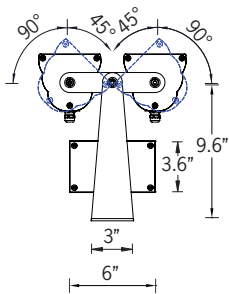

UKWH-50033

KWH 10 Floodlight

RGBW + Tunable White

136w LED 8837 Lumens
IP65 • Suitable For Wet Locations
IK07 • Impact Resistant
Weight 32 lbs

Mounting Detail

Construction

Aluminum

Less than 0.1% copper content - Marine Grade 6060 extruded & LM6 Aluminum High Pressure die casting provides excellent mechanical strength, clean detailed product lines and excellent heat dissipation.