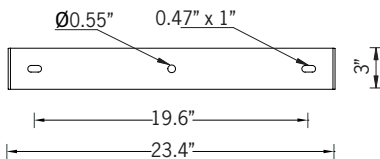

UKWH-50033

KWH 10 Floodlight

RGBW + Tunable White

136w LED 8837 Lumens
IP65 • Suitable For Wet Locations
IK07 • Impact Resistant
Weight 32 lbs

Mounting Detail

Construction

Aluminum

Less than 0.1% copper content - Marine Grade 6060 extruded & LM6 Aluminum High Pressure die casting provides excellent mechanical strength, clean detailed product lines and excellent heat dissipation.