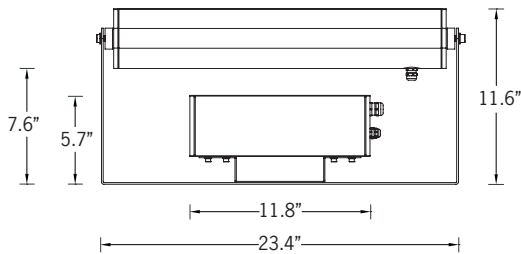

UKWH-50033

KWH 10 Floodlight

RGBW + Tunable White

136w LED 8837 Lumens
IP65 • Suitable For Wet Locations
IK07 • Impact Resistant
Weight 32 lbs

Mounting Detail

Construction

Aluminum

Less than 0.1% copper content - Marine Grade 6060 extruded & LM6 Aluminum High Pressure die casting provides excellent mechanical strength, clean detailed product lines and excellent heat dissipation.