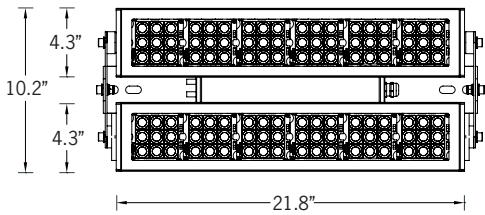

UKWH-50033

KWH 10 Floodlight

RGBW + Tunable White

136w LED 8837 Lumens
IP65 • Suitable For Wet Locations
IK07 • Impact Resistant
Weight 32 lbs

Mounting Detail

Construction

Aluminum

Less than 0.1% copper content - Marine Grade 6060 extruded & LM6 Aluminum High Pressure die casting provides excellent mechanical strength, clean detailed product lines and excellent heat dissipation.