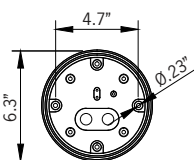

Mounting Detail

Construction

Aluminum

Less than 0.1% copper content – Marine Grade 6060 extruded & LM6 Aluminum High Pressure die casting provides excellent mechanical strength, clean detailed product lines and excellent heat dissipation.

Pre paint

8 step degrease and phosphate process that includes deoxidizing and etching as well as a zinc and nickel phosphate process before product painting.

Memory Retentive -Silicon Gasket

Provided with special injection molded "fit for purpose" long life high temperature memory retentive silicon gaskets. Maintains the gaskets exact profile and seal over years of use and compression.

Thermal management

LM6 Aluminum is used for its excellent mechanical strength and thermal dissipation properties in low and high ambient temperatures. The superior thermal heat sink design by Ligman used in conjunction with the driver, controls thermals below critical temperature range to ensure maximum luminous flux output, as well as providing long LED service life and ensuring less than 10% lumen depreciation at 50,000 hours.

Surge Suppression

Standard 10kv surge suppressor provided with all fixtures.

BUG Rating

Contact Factory

Finishing

All Ligman products go through an extensive finishing process that includes fettling to improve paint adherence.

Paint

Inspired by Nature Finishes

The Inspired by nature Finishing is a unique system of decorative powder coating. Our metal decoration process can easily transform the appearance of metal or aluminum product into a wood grain finish.

This patented technology enables the simulation of wood grain, and even marble or granite finish through the use of decorative powder coating.

The wood grain finish is so realistic that it's almost undistinguishable from real wood, even from a close visual inspection. The system of coating permeates the entire thickness of the coat and as a result, the coating cannot be removed by normal rubbing, chipping, or scratching.

The Coating Process

After pre-treatment the prepared parts are powder coated with a specially formulated polyurethane powder. This powder provides protection against wear, abrasion, impact and corrosion and acts as the relief base color for the finalized metal decoration.

The component is then wrapped with a sheet of non-porous film with the selected decoration pattern printed on it using special high temperature inks.

Wood grain coating can create beautiful wood-looking products of any sort. There are over 300 combinations of designs currently in use. Wood grains can be made with different colors, designs, etc.

Our powder coatings are certified for indoor and outdoor applications and are backed by a comprehensive warranty. These coatings rise to the highest conceivable standard of performance excellence and design innovation.

Added Benefits