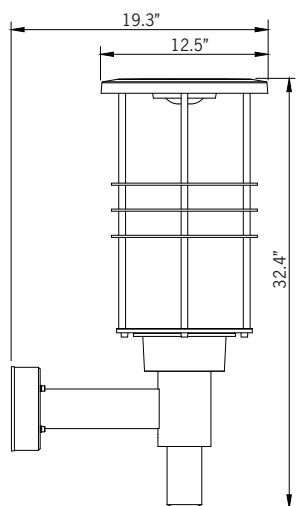

Construction

Aluminum

Less than 0.1% copper content – Marine Grade 6060 extruded & LM6 Aluminum High Pressure die casting provides excellent mechanical strength, clean detailed product lines and excellent heat dissipation.

Pre paint

8 step degrease and phosphate process that includes deoxidizing and etching as well as a zinc and nickel phosphate process before product painting.

Memory Retentive -Silicon Gasket

Provided with special injection molded "fit for purpose" long life high temperature memory retentive silicon gaskets. Maintains the gaskets exact profile and seal over years of use and compression.

Thermal management

LM6 Aluminum is used for its excellent mechanical strength and thermal dissipation properties in low and high ambient temperatures. The superior thermal heat sink design by Ligman used in conjunction with the driver, controls thermals below critical temperature range to ensure maximum luminous flux output, as well as providing long LED service life and ensuring less than 10% lumen depreciation at 50,000 hours.

Surge Suppression

Standard 10kv surge suppressor provided with all fixtures.

BUG Rating

Contact Factory

Finishing

All Ligman products go through an extensive finishing process that includes fettling to improve paint adherence.

Paint

Inspired by Nature Finishes

The Inspired by nature Finishing is a unique system of decorative powder coating. Our metal decoration process can easily transform the appearance of metal or aluminum product into a wood grain finish.

This patented technology enables the simulation of wood grain, and even marble or granite finish through the use of decorative powder coating.

The wood grain finish is so realistic that it's almost undistinguishable from real wood, even from a close visual inspection. The system of coating permeates the entire thickness of the coat and as a result, the coating cannot be removed by normal rubbing, chipping, or scratching.

The Coating Process

After pre-treatment the prepared parts are powder coated with a specially formulated polyurethane powder. This powder provides protection against wear, abrasion, impact and corrosion and acts as the relief base color for the finalized metal decoration.

The component is then wrapped with a sheet of non-porous film with the selected decoration pattern printed on it using special high temperature inks.

Wood grain coating can create beautiful wood-looking products of any sort. There are over 300 combinations of designs currently in use. Wood grains can be made with different colors, designs, etc.

Our powder coatings are certified for indoor and outdoor applications and are backed by a comprehensive warranty. These coatings rise to the highest conceivable standard of performance excellence and design innovation.

Added Benefits