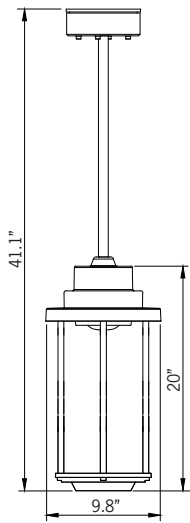

UFOR-95061

Forrey 31 Pendant No Lens

70w COB 8415 Lumens
 IP65 • Suitable For Wet Locations
 IK08 • Impact Resistant (Vandal Resistant)
 Weight 18 lbs

Mounting Detail

Construction

Aluminum

Less than 0.1% copper content – Marine Grade 6060 extruded & LM6 Aluminum High Pressure die casting provides excellent mechanical strength, clean detailed product lines and excellent heat dissipation.