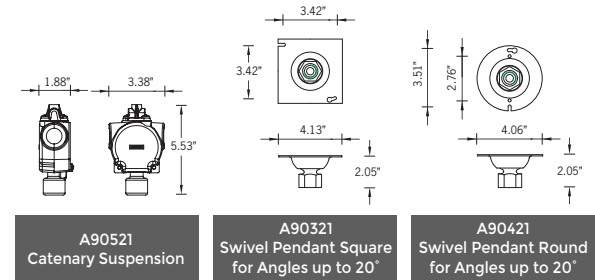

Additional Options (Consult Factory For Pricing)

A90321
Swivel Pendant Square
for Angles up to 20°

A90421
Swivel Pendant Round
for Angles up to 20°