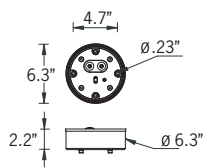

UFOR-95061

Forrey 31 Pendant No Lens

70w COB 8415 Lumens
 IP65 • Suitable For Wet Locations
 IK08 • Impact Resistant (Vandal Resistant)
 Weight 18 lbs

Mounting Detail

Construction

Aluminum

Less than 0.1% copper content – Marine Grade 6060 extruded & LM6 Aluminum High Pressure die casting provides excellent mechanical strength, clean detailed product lines and excellent heat dissipation.