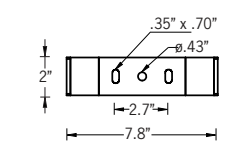

Odessa 11 Large Floodlight

Mounting Options

Construction

Aluminum Casting

Less than 0.1% copper content – Marine Grade 6060 extruded & LM6 Aluminum High Pressure die casting provides excellent mechanical strength, clean detailed product lines and excellent heat dissipation.

Pre paint

8 step degrease and phosphate process that includes deoxidizing and etching as well as a zinc and nickel phosphate process before product painting.

Memory Retentive -Silicon Gasket

Provided with special injection molded “fit for purpose” long life high temperature memory retentive silicon gaskets. Maintains the gaskets exact profile and seal over years of use and compression.

Thermal management

LM6 Aluminum is used for its excellent mechanical strength and thermal dissipation properties in low and high ambient temperatures. The superior thermal heat sink design by Ligman used in conjunction with the driver, controls thermals below critical temperature range to ensure maximum luminous flux output, as well as providing long LED service life and ensuring less than 10% lumen depreciation at 50,000 hours.

Surge Suppression

Standard 10kv surge suppressor provided with all fixtures.

BUG Rating

B3 - U1 - G0

Finishing

All Ligman products go through an extensive finishing process that includes fettling to improve paint adherence.

Paint

UV Stabilized 4.9Mil thick powder coat paint and baked at 200 Deg C. This process ensures that Ligman products can withstand harsh environments. Rated for use in natatoriums.

Hardware

Provided Hardware is Marine grade 316 Stainless steel.

Anti Seize Screw Holes