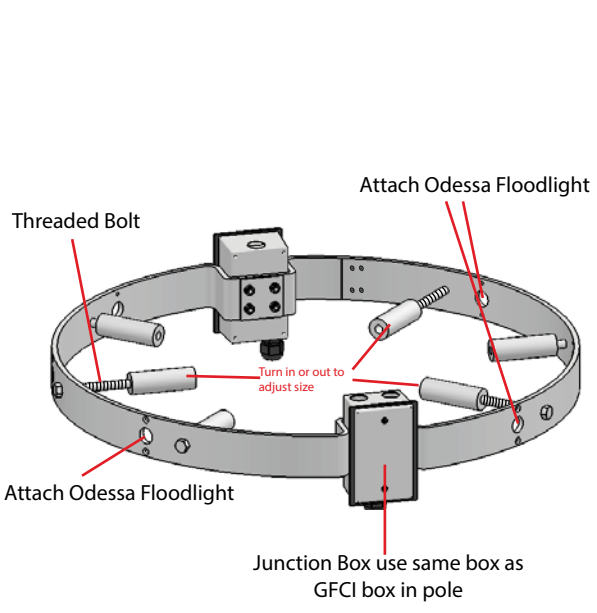

Odessa 11 Large Floodlight

PROJECT	____	DATE	____
QUANTITY	____	TYPE	____
NOTE	____		

ORDERING EXAMPLE || UOD-50131 - 70w - M - W30 - 03 - 120/277v

UOD-5013	LAMP	BEAM	LED COLOR	FINISH COLOR	VOLTAGE
UOD-50131	70w COB 8038 Lumens	N - Narrow 21° M - Medium 33°	W27 - 2700K W30 - 3000K	01 - BLACK RAL 9011 02 - DARK GREY RAL 7043	120/277v Other - Specify
UOD-50132	54w COB 6310 Lumens	W - Wide 48° VW - Very Wide 70°	W35 - 3500K W40 - 4000K	03 - WHITE RAL 9003 04 - METALLIC SILVER RAL 9006	
UOD-50133	60w COB 6890 Lumens			05 - MATTE SILVER RAL 9006 06 - LIGMAN BRONZE	
UOD-50134	50w COB 5433 Lumens			07 - CUSTOM RAL	

____	____	____	____	____	____

ADDITIONAL OPTIONS

DIM - 0-10v Dimming	A54531 - Anti Glare Louvre	DICHROIC COLOR FILTERS	TREE STRAP	POLE CLAMP
NAT - Natatorium Rated	A54121 - Honeycomb Louvre	RD - Red Lens	ODTS17 - 11" to 17" DIA	PC4 - 4" Clamp
A54331 - Anti Glare Visor	TKM - Threaded Knuckle Mount	BL - Blue Lens	ODTS21 - 16" to 21" DIA	PC45 - 4.5" Clamp
A51814 - Linear Spread Lens	PDST - Pedestal Mount	AM - Amber Lens	ODTS27 - 21" to 27" DIA	PC5 - 5" Clamp
S20LGS - Large Ground Spike 20"		GR - Green Lens	ODTS32 - 26" to 32" DIA	PC55 - 5.5" Clamp

ODTS - Odessa Treestrap Options