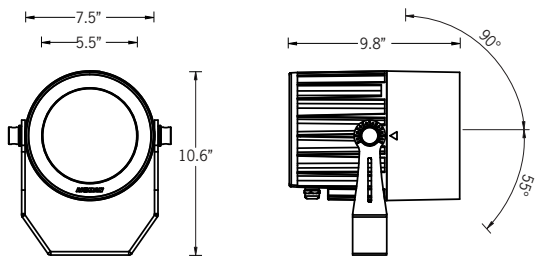

Odessa 11 Large Floodlight

Mounting Options

Construction

Aluminum Casting

Less than 0.1% copper content – Marine Grade 6060 extruded & LM6 Aluminum High Pressure die casting provides excellent mechanical strength, clean detailed product lines and excellent heat dissipation.

Pre paint

8 step degrease and phosphate process that includes deoxidizing and etching as well as a zinc and nickel phosphate process before product painting.

Memory Retentive -Silicon Gasket

Provided with special injection molded “fit for purpose” long life high temperature memory retentive silicon gaskets. Maintains the gaskets exact profile and seal over years of use and compression.

Thermal management

LM6 Aluminum is used for its excellent mechanical strength and thermal dissipation properties in low and high ambient temperatures. The superior thermal heat sink design by Ligman used in conjunction with the driver, controls thermals below critical temperature range to ensure maximum luminous flux output, as well as providing long LED service life and ensuring less than 10% lumen depreciation at 50,000 hours.

Surge Suppression

Standard 10kv surge suppressor provided with all fixtures.

BUG Rating

B3 - U1 - G0

Finishing

All Ligman products go through an extensive finishing process that includes fettling to improve paint adherence.

Paint

UV Stabilized 4.9Mil thick powder coat paint and baked at 200 Deg C. This process ensures that Ligman products can withstand harsh environments. Rated for use in natatoriums.

Hardware

Provided Hardware is Marine grade 316 Stainless steel.

Anti Seize Screw Holes