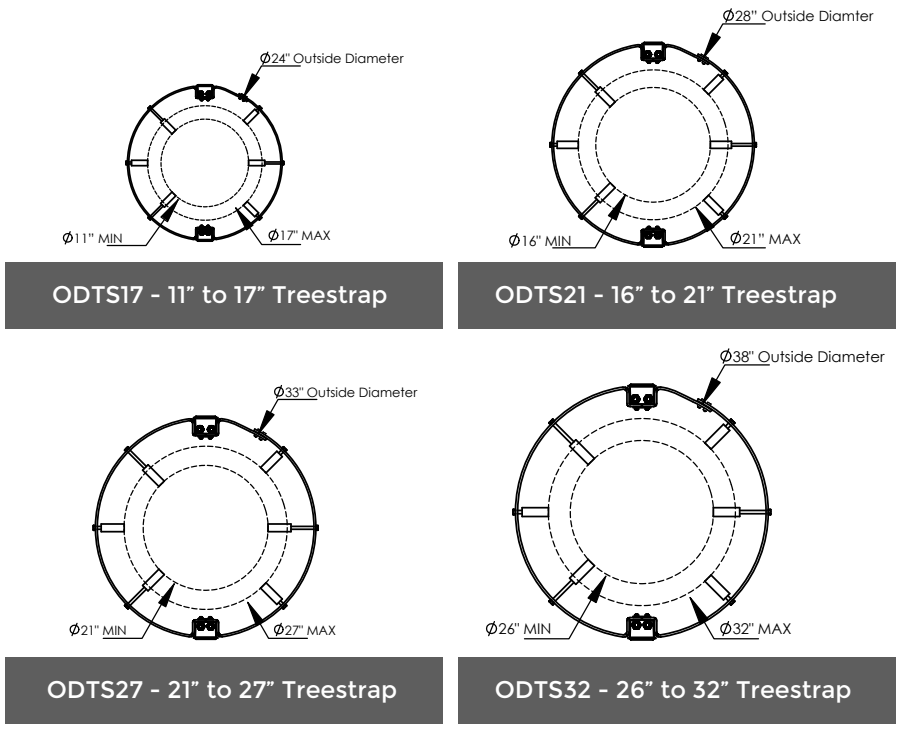

Odessa 11 Large Floodlight

PROJECT	____	DATE	____
QUANTITY	____	TYPE	____
NOTE	____		

ORDERING EXAMPLE || UOD-50131 - 70w - M - W30 - 03 - 120/277v

UOD-5013	LAMP	BEAM	LED COLOR	FINISH COLOR	VOLTAGE
UOD-50131	70w COB 8038 Lumens	N - Narrow 21° M - Medium 33°	W27 - 2700K W30 - 3000K	01 - BLACK RAL 9011 02 - DARK GREY RAL 7043	120/277v Other - Specify
UOD-50132	54w COB 6310 Lumens	W - Wide 48° VW - Very Wide 70°	W35 - 3500K W40 - 4000K	03 - WHITE RAL 9003 04 - METALLIC SILVER RAL 9006	
UOD-50133	60w COB 6890 Lumens			05 - MATTE SILVER RAL 9006 06 - LIGMAN BRONZE	
UOD-50134	50w COB 5433 Lumens			07 - CUSTOM RAL	

____	____	____	____	____	____

ADDITIONAL OPTIONS

DIM - 0-10v Dimming	A54531 - Anti Glare Louvre	DICHROIC COLOR FILTERS	TREE STRAP	POLE CLAMP
NAT - Natatorium Rated	A54121 - Honeycomb Louvre	RD - Red Lens	ODTS17 - 11" to 17" DIA	PC4 - 4" Clamp
A54331 - Anti Glare Visor	TKM - Threaded Knuckle Mount	BL - Blue Lens	ODTS21 - 16" to 21" DIA	PC45 - 4.5" Clamp
A51814 - Linear Spread Lens	PDST - Pedestal Mount	AM - Amber Lens	ODTS27 - 21" to 27" DIA	PC5 - 5" Clamp
S20LGS - Large Ground Spike 20"		GR - Green Lens	ODTS32 - 26" to 32" DIA	PC55 - 5.5" Clamp

ODTS - Odessa Treestrap Options