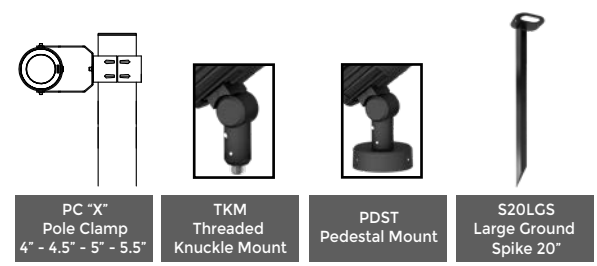

Additional Options (Consult Factory For Pricing)