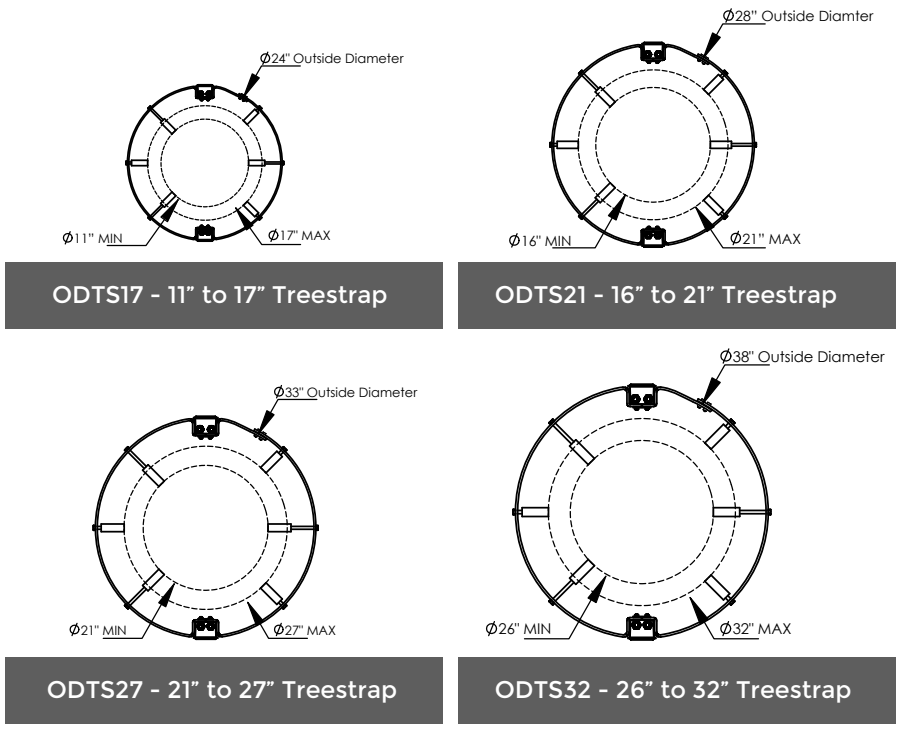

UOD-50071

Odessa 1 Small Pedestal Floodlight

PROJECT					DATE	
QUANTITY		TYPE		NOTE		

ORDERING EXAMPLE || UOD-50071 - 21w - M - W30 - 03 - 120/277v

UOD-50071					
LAMP	BEAM	LED COLOR	FINISH COLOR	VOLTAGE	
21w COB 1688 Lumens	M - Medium 23° W - Wide 32° VW - Very Wide 47°	W27 - 2700K W30 - 3000K W35 - 3500K W40 - 4000K	01 - BLACK RAL 9011 02 - DARK GREY RAL 7043 03 - WHITE RAL 9003 04 - METALLIC SILVER RAL 9006 05 - MATTE SILVER RAL 9006 06 - LIGMAN BRONZE 07 - CUSTOM RAL	 120/277v Other - Specify	

ADDITIONAL OPTIONS

DIM - 0-10v Dimming	A80121 - Honeycomb Louvre	DICHROIC COLOR FILTERS	TREE STRAP	POLE CLAMP
NAT - Natatorium Rated	S9LGS- 9" Ground Spike	RD - Red Lens	ODTS17 - 11" to 17" DIA	PC4 - 4" Clamp
A80331 - Anti Glare Visor	A50181 - Surface Pedestal 24" Extended Arm	BL - Blue Lens	ODTS21 - 16" to 21" DIA	PC45 - 4.5" Clamp
A80214 - Linear Spread Lens	A50281 - 1/2" Threaded 24" Extended Arm	AM - Amber Lens	ODTS27 - 21" to 27" DIA	PC5 - 5" Clamp
2F - 2 Floodlight Heads	DALI - Dali Dimming	GR - Green Lens	ODTS32 - 26" to 32" DIA	PC55 - 5.5" Clamp

ODTS - Odessa Treestrap Options