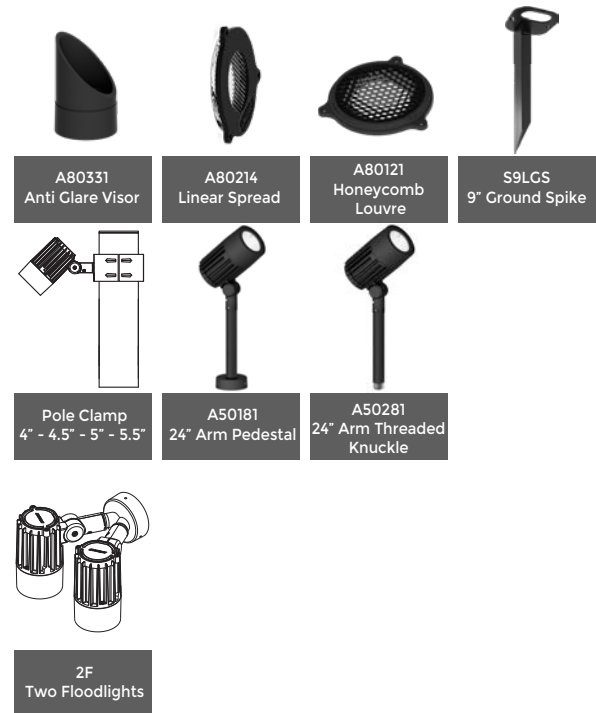

Additional Options (Consult Factory For Pricing)