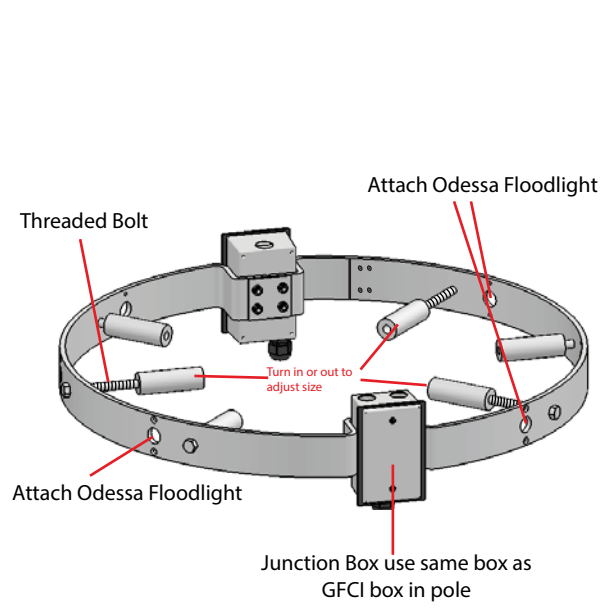

UOD-50071

Odessa 1 Small Pedestal Floodlight

PROJECT					DATE	
QUANTITY		TYPE		NOTE		

ORDERING EXAMPLE || UOD-50071 - 21w - M - W30 - 03 - 120/277v

UOD-50071					
LAMP	BEAM	LED COLOR	FINISH COLOR	VOLTAGE	
21w COB 1688 Lumens	M - Medium 23° W - Wide 32° VW - Very Wide 47°	W27 - 2700K W30 - 3000K W35 - 3500K W40 - 4000K	01 - BLACK RAL 9011 02 - DARK GREY RAL 7043 03 - WHITE RAL 9003 04 - METALLIC SILVER RAL 9006 05 - MATTE SILVER RAL 9006 06 - LIGMAN BRONZE 07 - CUSTOM RAL	 120/277v Other - Specify	

ADDITIONAL OPTIONS

DIM - 0-10v Dimming	A80121 - Honeycomb Louvre	DICHROIC COLOR FILTERS	TREE STRAP	POLE CLAMP
NAT - Natatorium Rated	S9LGS- 9" Ground Spike	RD - Red Lens	ODTS17 - 11" to 17" DIA	PC4 - 4" Clamp
A80331 - Anti Glare Visor	A50181 - Surface Pedestal 24" Extended Arm	BL - Blue Lens	ODTS21 - 16" to 21" DIA	PC45 - 4.5" Clamp
A80214 - Linear Spread Lens	A50281 - 1/2" Threaded 24" Extended Arm	AM - Amber Lens	ODTS27 - 21" to 27" DIA	PC5 - 5" Clamp
2F - 2 Floodlight Heads	DALI - Dali Dimming	GR - Green Lens	ODTS32 - 26" to 32" DIA	PC55 - 5.5" Clamp

ODTS - Odessa Treestrap Options