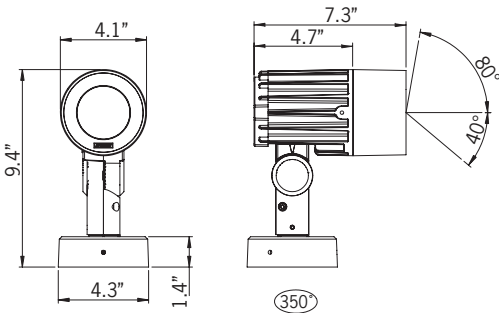

UOD-50071

Odessa 1 Small Pedestal Floodlight

Mounting Options

Threaded Knuckle
(See codes below)

Pedestal Mount
(See codes below)

21w COB 1688 Lumens
IP66 • Suitable For Wet Locations
IK07 • Impact Resistant (Vandal Resistant)
Weight 5.7 lbs