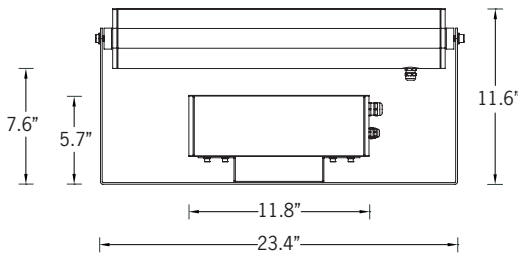

UKWH-50032

KWH 10 Floodlight

RGBW

136w LED 8157 Lumens
IP65 • Suitable For Wet Locations
IK07 • Impact Resistant
Weight 32 lbs

Mounting Detail

Construction

Aluminum

Less than 0.1% copper content – Marine Grade 6060 extruded & LM6 Aluminum High Pressure die casting provides excellent mechanical strength, clean detailed product lines and excellent heat dissipation.