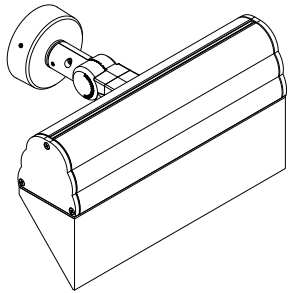

ADDITIONAL OPTIONS

DIM - 0-10v Dimming	EMG - Emergency Battery Backup
NAT - Natatorium Rated	IHSS- Internal House Side Shield
F - Frosted Lens	VIS - Visor

VIS
Visor