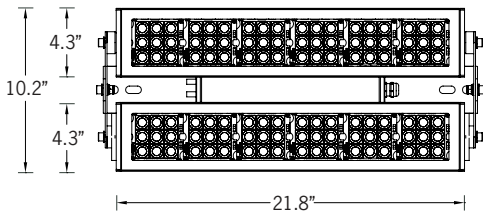

UKWH-50032

KWH 10 Floodlight

RGBW

136w LED 8157 Lumens
IP65 • Suitable For Wet Locations
IK07 • Impact Resistant
Weight 32 lbs

Mounting Detail

Construction

Aluminum

Less than 0.1% copper content – Marine Grade 6060 extruded & LM6 Aluminum High Pressure die casting provides excellent mechanical strength, clean detailed product lines and excellent heat dissipation.