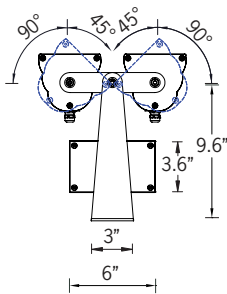

UKWH-50032

KWH 10 Floodlight

RGBW

136w LED 8157 Lumens
IP65 • Suitable For Wet Locations
IK07 • Impact Resistant
Weight 32 lbs

Mounting Detail

Construction

Aluminum

Less than 0.1% copper content – Marine Grade 6060 extruded & LM6 Aluminum High Pressure die casting provides excellent mechanical strength, clean detailed product lines and excellent heat dissipation.