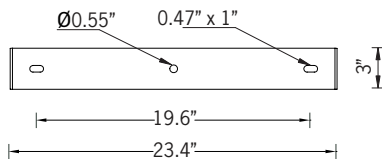

UKWH-50032

KWH 10 Floodlight

RGBW

136w LED 8157 Lumens
IP65 • Suitable For Wet Locations
IK07 • Impact Resistant
Weight 32 lbs

Mounting Detail

Construction

Aluminum

Less than 0.1% copper content – Marine Grade 6060 extruded & LM6 Aluminum High Pressure die casting provides excellent mechanical strength, clean detailed product lines and excellent heat dissipation.