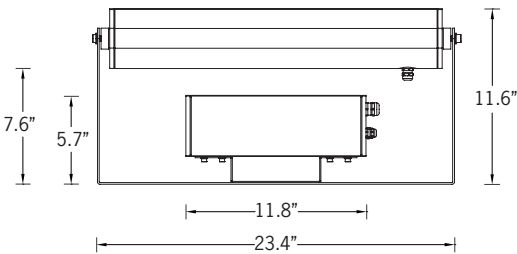

## KWH 10 Floodlight

152w LED 17087 Lumens  
IP65 • Suitable For Wet Locations  
IK07 • Impact Resistant  
Weight 32 lbs

Mounting Detail