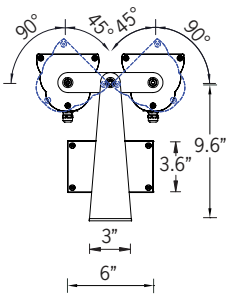

## KWH 10 Floodlight

152w LED 17087 Lumens  
IP65 • Suitable For Wet Locations  
IK07 • Impact Resistant  
Weight 32 lbs

Mounting Detail