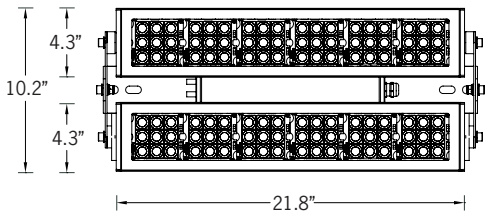

## KWH 10 Floodlight

152w LED 17087 Lumens  
IP65 • Suitable For Wet Locations  
IK07 • Impact Resistant  
Weight 32 lbs

Mounting Detail