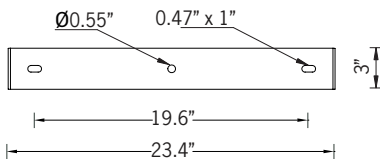

## KWH 10 Floodlight

152w LED 17087 Lumens  
IP65 • Suitable For Wet Locations  
IK07 • Impact Resistant  
Weight 32 lbs

Mounting Detail