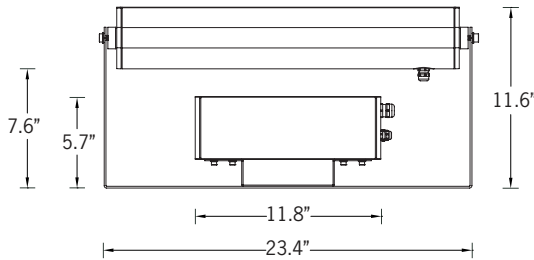

### RGBW + Tunable White

70w LED 4419 Lumens  
IP65 • Suitable For Wet Locations  
IK07 • Impact Resistant  
Weight 30 lbs