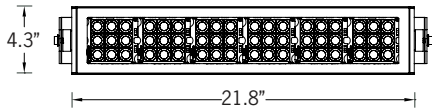

### RGBW + Tunable White

70w LED 4419 Lumens  
IP65 • Suitable For Wet Locations  
IK07 • Impact Resistant  
Weight 30 lbs