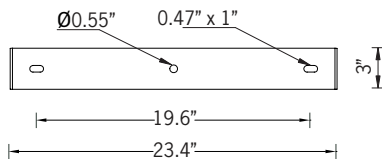

### RGBW + Tunable White

70w LED 4419 Lumens  
IP65 • Suitable For Wet Locations  
IK07 • Impact Resistant  
Weight 30 lbs